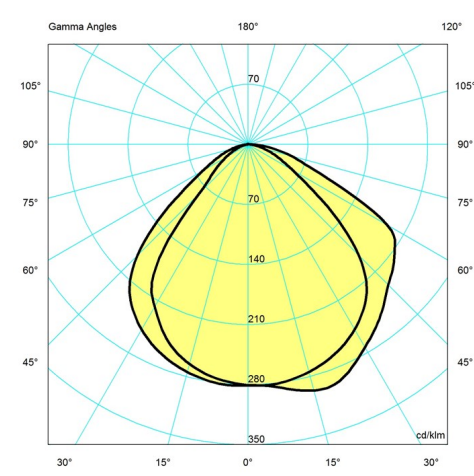

Polar

Spare parts & accessories

Product	Variant number
Black foot switch	5717000000
White foot switch	5717000013