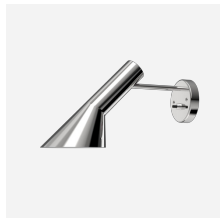

Materials

Base: Die cast zinc. Shade: Spun steel. Stem: Steel.

Compliance

cULus, Dry location.

Light source

1x10W E26

Related products

AJ 50 Wall

**Carl Hansen &
Son Showroom**

Sparekassen Vendsyssel

Product info

Mounting

9' Cord with plug. On/off foot switch provided.

Finish

White, Black, Pale Petroleum, Warm Sand, Soft Lemon, Electric Orange, Dusty Blue, Warm Grey, Stainless Steel Polished.

AJ Table

AJ Wall

AJ Mini Table

AJ Royal

AJ Garden Bollard

AJ Oxford Table Lamp

AJ Mini Anniversary Edition

Product variants