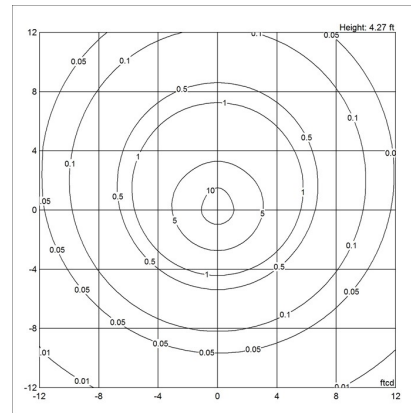

On/off foot switch provided. For mounting instructions, see download section on the product detail page.

AJ FLOOR

Designed by Arne Jacobsen

Light distribution diagrams

CARTESIAN

ISOLUX

POLAR

Variant Options