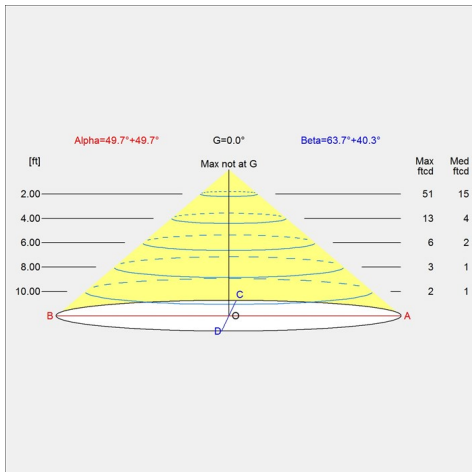

Light distribution diagrams

Cartesian