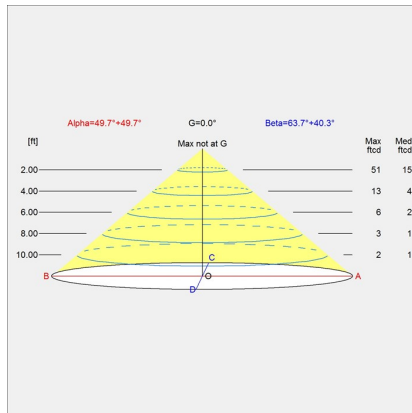

AJ FLOOR

Designed by Arne Jacobsen

Light distribution diagrams

CARTESIAN