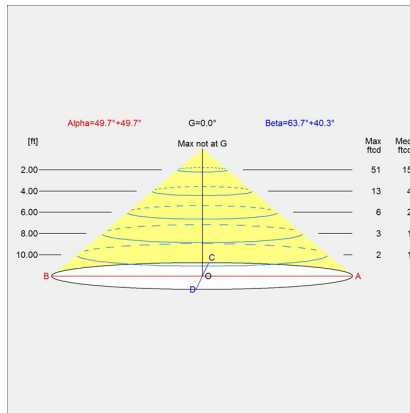

Mounting

9' Cord with plug.

On/off foot switch provided. For mounting instructions, see download section on the product detail page.

AJ FLOOR

Designed by Arne Jacobsen

Light distribution diagrams

CARTESIAN

ISOLUX