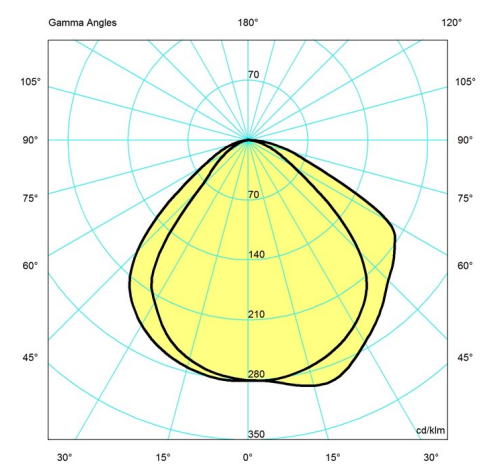

Polar

Spare parts & accessories

Product	Variant number
Black foot switch	571700000
White foot switch	571700013

Data specifications

Colour	Black	Length	-
Width	10.8	Height	51.2
Built-in Height	-	IP class	20
Class	II	Net Weight	7.5
Standby (W)	-	Power Factor (P = 100 % / P = 50 %)	-