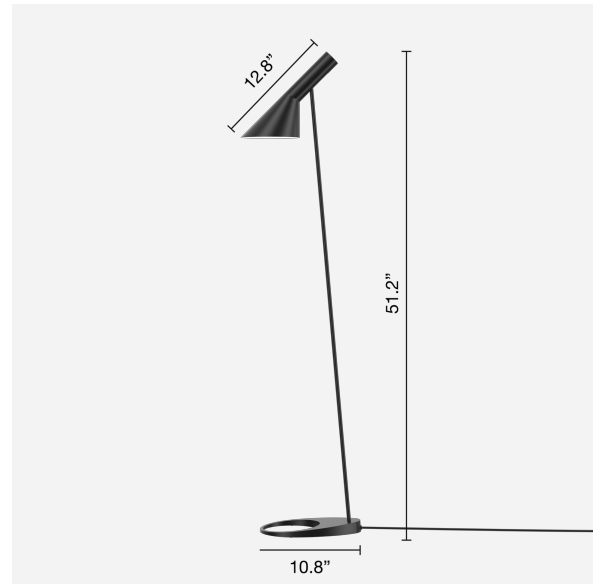

Materials

Base: Die cast zinc. Shade: Spun steel. Stem: Steel.

Compliance

cULus, Dry location.

Light source

1x10W E26

Related products

AJ 50 Wall

AJ Table

AJ Wall

AJ Mini Table

AJ Royal

AJ Garden Bollard

AJ Oxford Table Lamp

AJ Mini Anniversary Edition

Light distribution diagrams

Cartesian

Isolux

Polar

Spare parts & accessories

Product	Variant number
Black foot switch	571700000
White foot switch	571700013

Data specifications

Colour	Black	Length	-
Width	10.8	Height	51.2
Built-in Height	-	IP class	20
Class	II	Net Weight	7.5
Standby (W)	-	Power Factor (P = 100 % / P = 50 %)	-