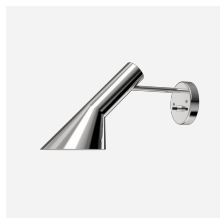

Product description

Terse and iconic design
A semi-conical fixture head.
An arm fixed to a round mounting box holds the fixture head.
Fixture head pivots to direct light as needed.
Different colour variants.
Is a member of a product family for both outdoor and indoor

**Carl Hansen &
Son Showroom**

Sparekassen Vendsyssel

Product info

Mounting

9' Cord with plug. On/off foot switch provided.

Finish

White, Black, Pale Petroleum, Warm Sand, Soft Lemon, Electric Orange, Dusty Blue, Warm Grey, Stainless Steel Polished.

Materials

Base: Die cast zinc. Shade: Spun steel. Stem: Steel.

Compliance

cULus, Dry location.

Light source

1x10W E26

Related products

AJ 50 Wall

AJ Table

AJ Wall

AJ Mini Table

AJ Royal

AJ Garden Bollard

AJ Oxford Table Lamp

AJ Mini Anniversary Edition

Product variants