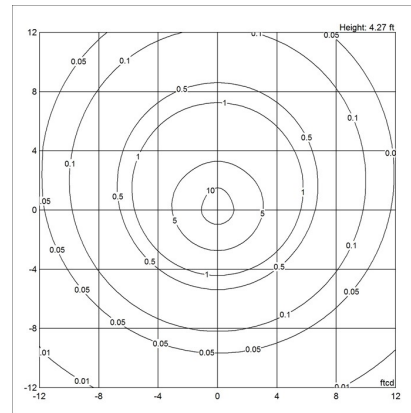

Mounting

9' Cord with plug.

On/off foot switch provided. For mounting instructions, see download section on the product detail page.

AJ FLOOR

Designed by Arne Jacobsen

Light distribution diagrams

CARTESIAN

ISOLUX