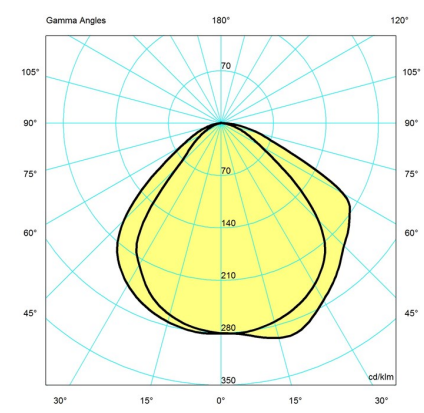

On/off foot switch provided. For mounting instructions, see download section on the product detail page.

AJ FLOOR

Designed by Arne Jacobsen

Light distribution diagrams

CARTESIAN

ISOLUX

POLAR

Variant Options