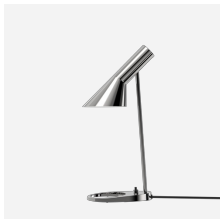

Product info

Mounting

9' Cord with plug. On/off foot switch provided.

Finish

White, Black, Pale Petroleum, Warm Sand, Soft Lemon, Electric Orange, Dusty Blue, Warm Grey, Stainless Steel Polished.

Materials

Base: Die cast zinc. Shade: Spun steel. Stem: Steel.

Compliance

cULus, Dry location.

Light source

1x10W E26

Related products

AJ 50 Wall