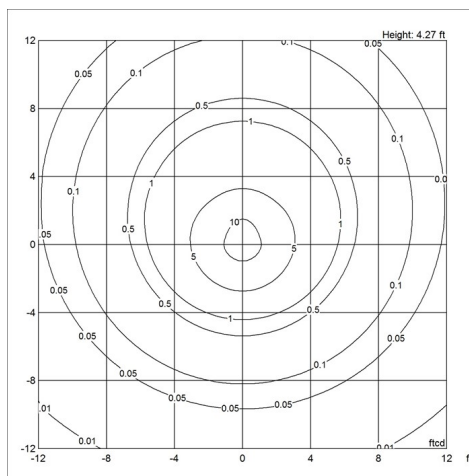

Black, Dusty blue, Electric orange, Pale petroleum, Soft lemon, Stainless steel polished, Warm grey, Warm sand, White

Voltage

120V

Light distribution diagrams

Isolux

Spare parts & accessories

Product	Variant number
Black foot switch	5717000000
White foot switch	5717000013