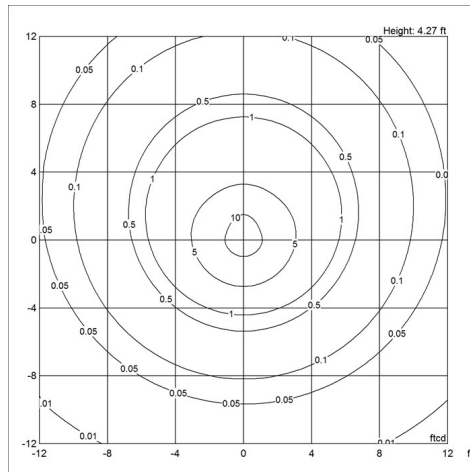

AJ Table

AJ Wall

AJ Mini Table

AJ Royal

AJ Garden Bollard

AJ Oxford Table Lamp

AJ Mini Anniversary Edition

Light distribution diagrams

Cartesian

Isolux

Polar

Spare parts & accessories

Product	Variant number
Black foot switch	571700000
White foot switch	571700013

Data specifications

Colour	Black	Length	-
Width	10.8	Height	51.2
Built-in Height	-	IP class	20
Class	II	Net Weight	7.5
Standby (W)	-	Power Factor (P = 100 % / P = 50 %)	-