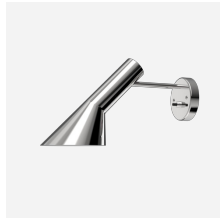

Product info

Mounting

9' Cord with plug. On/off foot switch provided.

Finish

White, Black, Pale Petroleum, Warm Sand, Soft Lemon, Electric Orange, Dusty Blue, Warm Grey, Stainless Steel Polished.

Materials

Base: Die cast zinc. Shade: Spun steel. Stem: Steel.

Compliance

cULus, Dry location.

Light source

1x10W E26

Related products