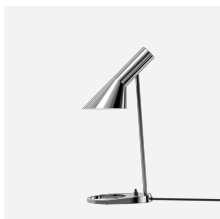

AJ FLOOR

Designed by Arne Jacobsen

Technical specifications

Materials

Base: Die cast zinc. Shade: Spun steel. Stem: Steel.

Finishes

White, Black, Pale Petroleum, Warm Sand, Soft Lemon, Electric Orange, Dusty Blue, Warm Grey, Stainless Steel Polished.

Materials

Base: Die cast zinc. Shade: Spun steel. Stem: Steel.

Compliance

cULus, Dry location.

Light source

1x10W E26

Related products

AJ 50 Wall

AJ Table

AJ Wall

AJ Mini Table

AJ Royal

AJ Garden Bollard

AJ Oxford Table Lamp

AJ Mini Anniversary Edition

Product variants