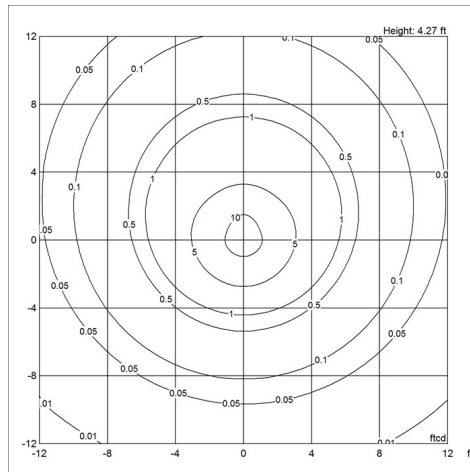

Light distribution diagrams

Isolux

Spare parts & accessories

Product	Variant number
Black foot switch	571700000
White foot switch	571700013

Data specifications

Colour	Black	Length	-
Width	10.8	Height	51.2
Built-in Height	-	IP class	20
Class	II	Net Weight	7.5
Standby (W)	-	Power Factor (P = 100 % / P = 50 %)	-