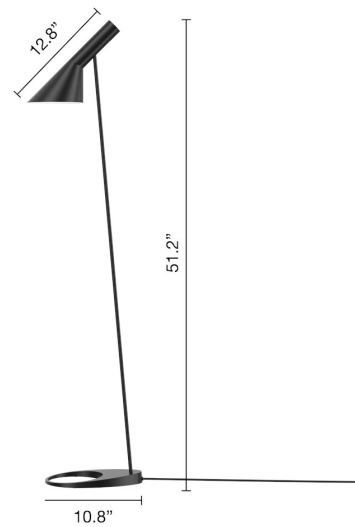

AJ FLOOR

Designed by Arne Jacobsen

Technical specifications

Materials

Base: Die cast zinc. Shade: Spun steel. Stem: Steel.

Finishes

White, Black, Pale Petroleum, Warm Sand, Soft Lemon, Electric Orange, Dusty Blue, Warm Grey, Stainless Steel Polished.

Mounting

9' Cord with plug.

On/off foot switch provided. For mounting instructions, see download section on the product detail page.