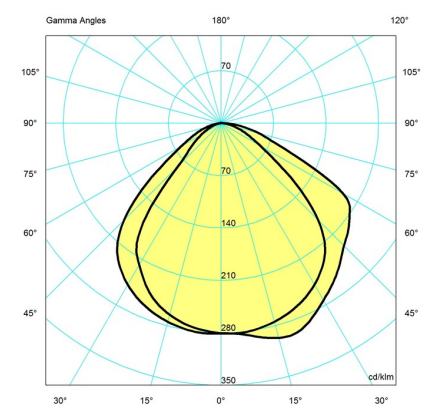

POLAR

Variant Options

For particular variant options, please check our online Product Variants Configurator on the product detail page.

VARIANT NO.	LIGHT SOURCE	VOLTAGE/FRQ	LUMEN	FEATURES	CABLE
5744905916	1x10W E26		506	-	White cord
5744905929	1x10W E26		506	-	Black cord
5744906009	1x10W E26		506	-	Black cord
5744909462	1x10W E26		506	-	White cord
5744909475	1x10W E26		506	-	White cord
5744909488	1x10W E26		506	-	White cord
5744909491	1x10W E26		506	-	Black cord
5744909501	1x10W E26		506	-	Black cord
5744915113	1x15W A-19/medium	120V	506	-	Black cord