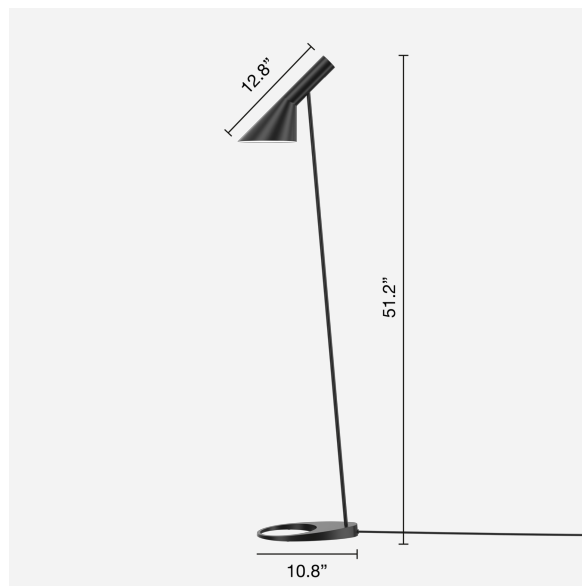

Product info

Mounting

9' Cord with plug. On/off foot switch provided.

Finish

White, Black, Pale Petroleum, Warm Sand, Soft Lemon, Electric Orange, Dusty Blue, Warm Grey, Stainless Steel Polished.

Materials

Base: Die cast zinc. Shade: Spun steel. Stem: Steel.

Compliance

cULus, Dry location.

Light source

1x10W E26

Related products