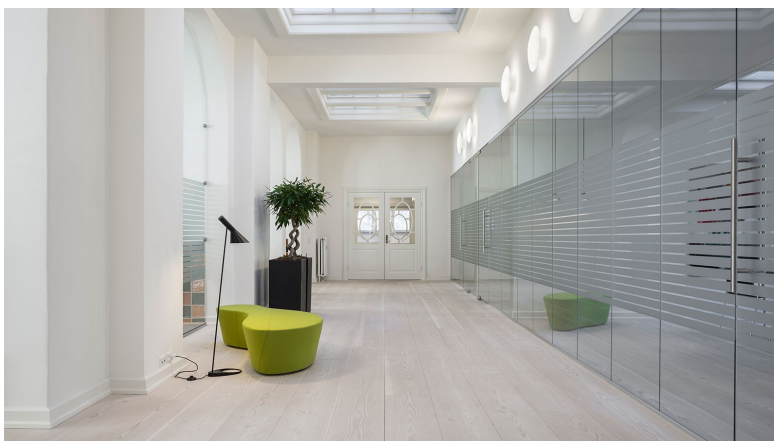

Sparekassen Vendsyssel