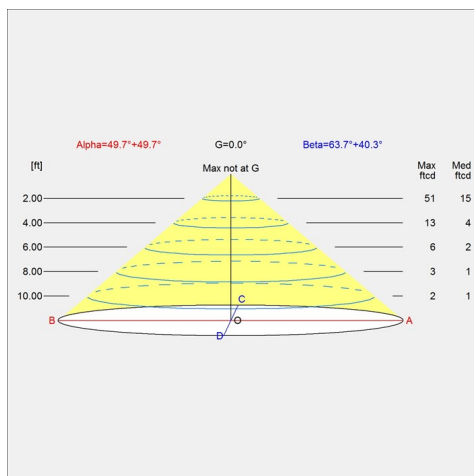

Weight

Min: 7.524 lbs Max: 7.99 lbs

Finish

Black, Dusty blue, Electric orange, Pale petroleum, Soft lemon, Stainless steel polished, Warm grey, Warm sand, White

Voltage

120V

Light distribution diagrams

Cartesian