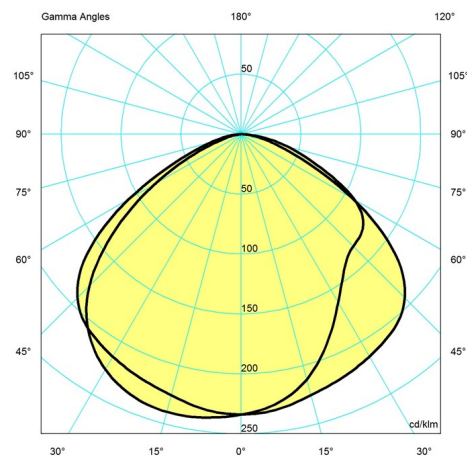

AJ Royal

AJ Garden Bollard

AJ Oxford Table Lamp

AJ Mini Anniversary Edition

Light distribution diagrams

Cartesian

Isolux

Polar

Data specifications

| | | | |
|-----------------|--------------------------|------------|-----|
| Colour | Stainless steel polished | Length | 7.2 |
| Width | 4.4 | Height | 17 |
| Built-in Height | - | IP class | 20 |
| Class | II | Net Weight | 3.4 |