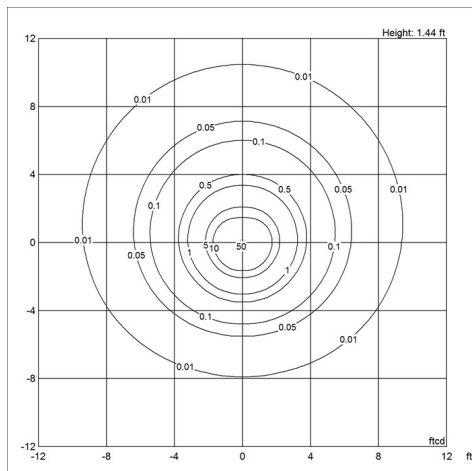

Design

Arne Jacobsen

Weight

Min: 2.967 lbs Max: 3.377 lbs

Finish

Black, Dusty blue, Electric orange, Pale petroleum, Soft lemon, Stainless steel polished, Warm grey, Warm sand, White

Light distribution diagrams

Isolux

Spare parts & accessories