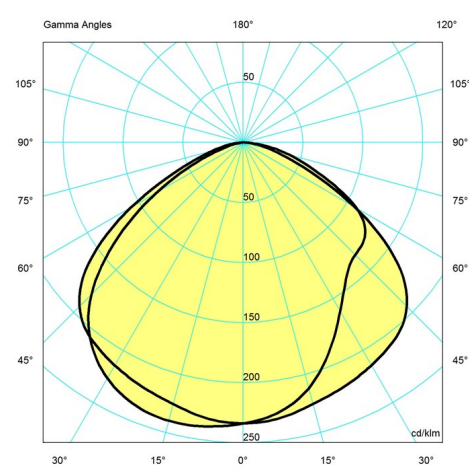

Polar

Spare parts & accessories