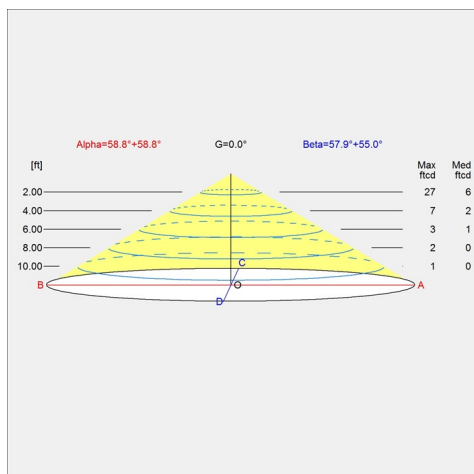

AJ Royal

AJ Garden Bollard

AJ Oxford Table Lamp

AJ Mini Anniversary Edition

Light distribution diagrams

Cartesian

Isolux

Polar

Data specifications

| | | | |
|-----------------|--------------------------|------------|-----|
| Colour | Stainless steel polished | Length | 7.2 |
| Width | 4.4 | Height | 17 |
| Built-in Height | - | IP class | 20 |
| Class | II | Net Weight | 3.4 |