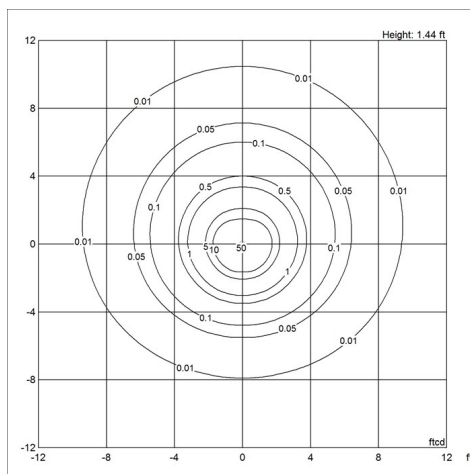

AJ Royal

AJ Garden Bollard

AJ Oxford Table Lamp

AJ Mini Anniversary Edition

Light distribution diagrams

Cartesian

Isolux

Polar

Data specifications

| | | | |
|-----------------|--------------------------|------------|-----|
| Colour | Stainless steel polished | Length | 7.2 |
| Width | 4.4 | Height | 17 |
| Built-in Height | - | IP class | 20 |
| Class | II | Net Weight | 3.4 |