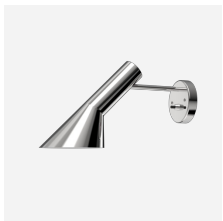


AJ MINI TABLE

Designed by Arne Jacobsen

Technical specifications

Materials

Shade: Spun steel or stainless steel. Base: Die cast zinc or stainless steel. Stem: Steel or stainless steel.

Finishes

White, Black, Pale Petroleum, Warm Sand, Soft Lemon, Electric Orange, Dusty Blue, Warm Grey, Stainless Steel Polished.

AJ MINI TABLE

1x20W G16.5/candelabra / Stainless steel polished / Black cord / - / - / 5744915663

The fixture emits downward directed light. The angle of the screen can be adjusted approximately 90 degrees up and down to optimize light distribution. The shade is painted white on the inside to ensure a soft comfortable light.

Materials

Shade: Spun steel or stainless steel. Base: Die cast zinc or stainless steel. Stem: Steel or stainless steel.

Sizes and weight

Width x Height x Length (in.) | 4.4 x 17 x 7.2 Max 3.4 lbs

Compliance

cULus, Dry location.

Light source

1x20W G16.5/candelabra

Related products

AJ Floor

AJ 50 Wall

AJ Table

AJ Wall