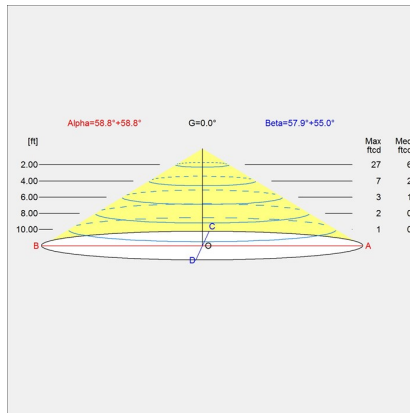

AJ MINI TABLE

Designed by Arne Jacobsen

Light distribution diagrams

CARTESIAN