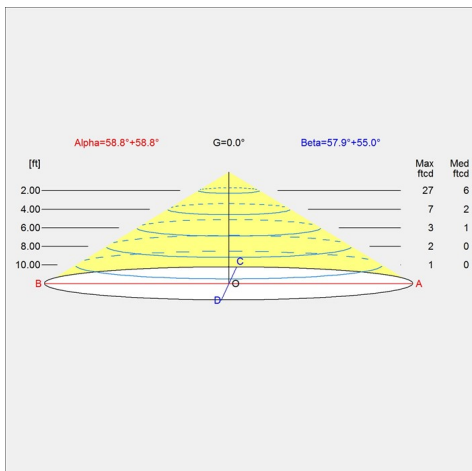

Design

Arne Jacobsen

Weight

Min: 2.967 lbs Max: 3.377 lbs

Finish

Black, Dusty blue, Electric orange, Pale petroleum, Soft lemon, Stainless steel polished, Warm grey, Warm sand, White

Light distribution diagrams

Cartesian