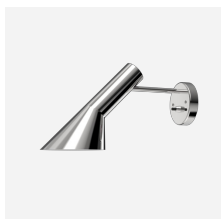

Materials

Shade: Spun steel or stainless steel. Base: Die cast zinc or stainless steel. Stem: Steel or stainless steel.

Sizes and weight

Width x Height x Length (in.) | 4.4 x 17 x 7.2 Max 3.4 lbs

Compliance

cULus, Dry location.

Light source

1x20W E12

Related products

AJ Floor

AJ 50 Wall

AJ Table

AJ Wall