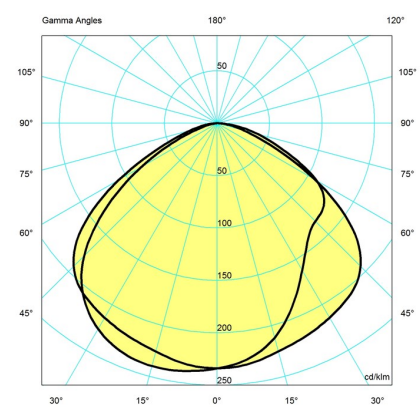

POLAR

Variant Options

For particular variant options, please check our online Product Variants Configurator on the product detail page.

VARIANT NO.	LIGHT SOURCE	VOLTAGE/FRQ	LUMEN	FEATURES	CABLE
5744907273	1x20W E12		308	-	White cord
5744907286	1x20W E12		308	-	Black cord
5744907367	1x20W E12		308	-	Black cord
5744911272	1x20W E12		308	-	White cord
5744911285	1x20W E12		308	-	White cord
5744911298	1x20W E12		308	-	White cord
5744911308	1x20W E12		308	-	Black cord
5744911311	1x20W E12		308	-	Black cord
5744915663	1x20W G16.5/candelabra		308	-	Black cord