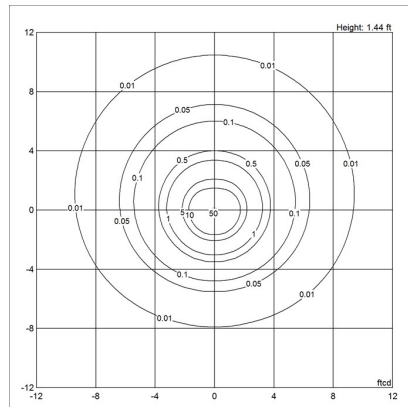

AJ MINI TABLE

Designed by Arne Jacobsen

Light distribution diagrams

ISOLUX

Variant Options

For particular variant options, please check our online Product Variants Configurator on the product detail page.

VARIANT NO.	LIGHT SOURCE	VOLTAGE/FRQ	LUMEN	FEATURES	CABLE
5744907273	1x20W E12		308	-	White cord
5744907286	1x20W E12		308	-	Black cord
5744907367	1x20W E12		308	-	Black cord
5744911272	1x20W E12		308	-	White cord
5744911285	1x20W E12		308	-	White cord
5744911298	1x20W E12		308	-	White cord
5744911308	1x20W E12		308	-	Black cord
5744911311	1x20W E12		308	-	Black cord
5744915663	1x20W G16.5/candelabra		308	-	Black cord