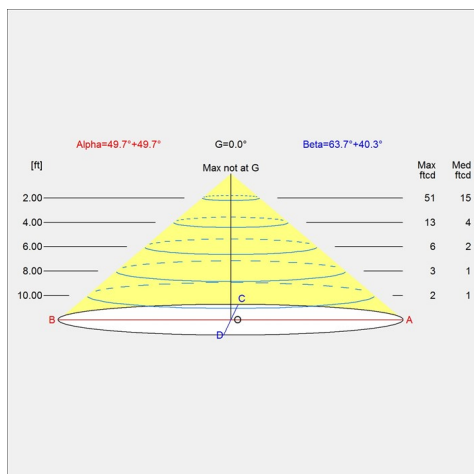

Light distribution diagrams

Cartesian