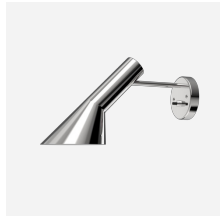

Product info

Mounting

Cord with plug. Cord length: 10'. On/off switch on the base.

Finish

White, Black, Pale Petroleum, Warm Sand, Soft Lemon, Electric Orange, Dusty Blue, Warm Grey, Stainless Steel Polished.

Materials

Base: Die cast zinc. Shade: Spun steel. Stem: Steel.

Sizes and weight

Width x Height x Length (in.) | 10.8 x 22 x 8.5 Max 3.9 lbs

Compliance

cULus, Dry location.

Light source

1x15W A-19/medium

Related products