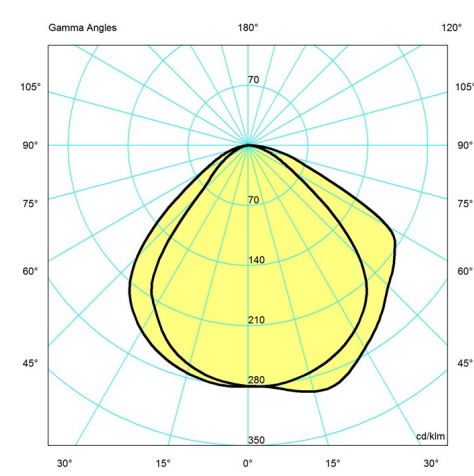

Polar

Spare parts & accessories

Product	Variant number
AJ UNION NUT ELECT ORANGE	5744170301
AJ UNION NUT SOFT LEMON	5744170314
AJ UNION NUT WARM SAND	5744170327
AJ UNION NUT DUSTY BLUE	5744170330
AJ UNION NUT WARM GREY	5744170343