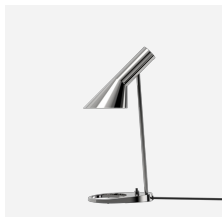


AJ TABLE

Designed by Arne Jacobsen

Technical specifications

Materials

Base: Die cast zinc. Shade: Spun steel. Stem: Steel.

Finishes

White, Black, Pale Petroleum, Warm Sand, Soft Lemon, Electric Orange, Dusty Blue, Warm Grey, Stainless Steel Polished.

Materials

Base: Die cast zinc. Shade: Spun steel. Stem: Steel.

Sizes and weight

Width x Height x Length (in.) | 10.8 x 22 x 8.5 Max 3.9 lbs

Compliance

cULus, Dry location.

Light source

1x15W A-19/medium

Related products

AJ Floor

AJ 50 Wall

AJ Wall

AJ Mini Table

AJ Royal

AJ Garden Bollard

AJ Oxford Table Lamp

Product description

Terse and iconic design
A semi-conical fixture head.
An arm fixed to a round mounting box holds the fixture head.
Fixture head pivots to direct light as needed.
Different colour variants.
Is a member of a product family for both outdoor and indoor.