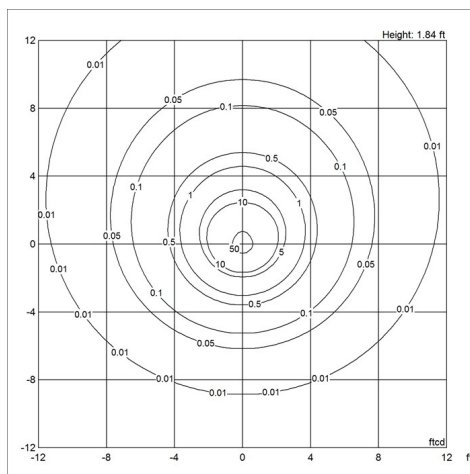

Light distribution diagrams

Isolux

Spare parts & accessories

Product

AJ UNION NUT ELECT ORANGE
AJ UNION NUT SOFT LEMON
AJ UNION NUT WARM SAND
AJ UNION NUT DUSTY BLUE
AJ UNION NUT WARM GREY

Variant number

5744170301
5744170314
5744170327
5744170330
5744170343

Data specifications

Colour	Black	Length	8.5
Width	10.8	Height	22
Built-in Height	-	IP class	20
Class	II	Net Weight	3.9