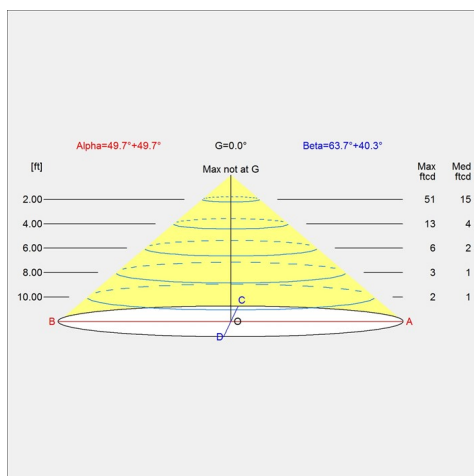

Weight

Min: 2.088 lbs Max: 6.885 lbs

Finish

Black, Dusty blue, Electric orange, Pale petroleum, Soft lemon, Stainless steel polished, Warm grey, Warm sand, White

Voltage

120V

Light distribution diagrams

Cartesian