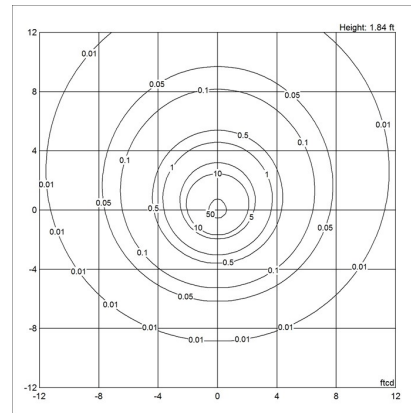

AJ TABLE

Designed by Arne Jacobsen

Light distribution diagrams

ISOLUX

Variant Options

For particular variant options, please check our online Product Variants Configurator on the product detail page.

VARIANT NO.	LIGHT SOURCE	VOLTAGE/FRQ	LUMEN	FEATURES	CABLE
5744905217	1x15W A-19/medium	120V	506	-	White cord
5744905220	1x15W A-19/medium	120V	506	-	Black cord
5744905301	1x15W A-19/medium	120V	506	-	Black cord
5744909718	1x10W A-19/medium	120V	506	-	White cord
5744909721	1x10W A-19/medium	120V	506	-	White cord
5744909734	1x10W A-19/medium	120V	506	-	White cord
5744909747	1x10W A-19/medium	120V	506	-	Black cord
5744909750	1x10W A-19/medium	120V	506	-	Black cord
5744915061	1x15W A-19/medium	120V	506	-	Black cord