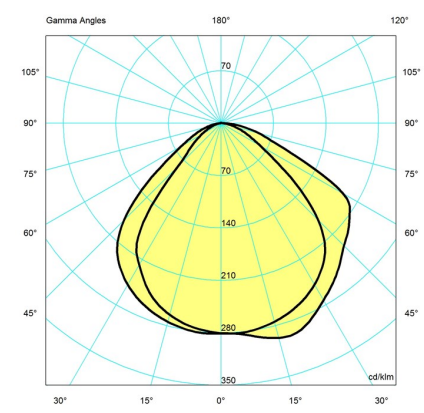

POLAR

Variant Options

For particular variant options, please check our online Product Variants Configurator on the product detail page.

VARIANT NO.	LIGHT SOURCE	VOLTAGE/FRQ	LUMEN	FEATURES	CABLE
5744905217	1x15W A-19/medium	120V	506	-	White cord
5744905220	1x15W A-19/medium	120V	506	-	Black cord
5744905301	1x15W A-19/medium	120V	506	-	Black cord
5744909718	1x10W A-19/medium	120V	506	-	White cord
5744909721	1x10W A-19/medium	120V	506	-	White cord
5744909734	1x10W A-19/medium	120V	506	-	White cord
5744909747	1x10W A-19/medium	120V	506	-	Black cord
5744909750	1x10W A-19/medium	120V	506	-	Black cord
5744915061	1x15W A-19/medium	120V	506	-	Black cord