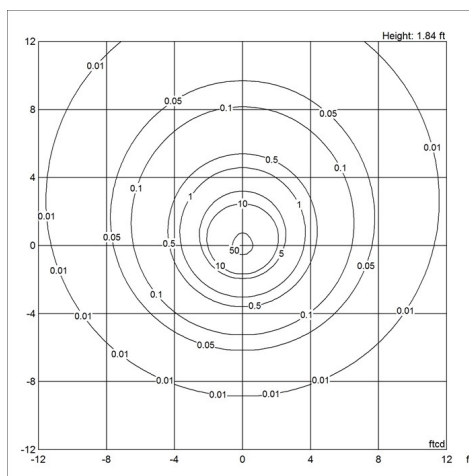

Black, Dusty blue, Electric orange, Pale petroleum, Soft lemon, Stainless steel polished, Warm grey, Warm sand, White

Voltage

120V

Light distribution diagrams

Isolux

Spare parts & accessories

Product	Variant number
AJ UNION NUT ELECT ORANGE	5744170301
AJ UNION NUT SOFT LEMON	5744170314
AJ UNION NUT WARM SAND	5744170327
AJ UNION NUT DUSTY BLUE	5744170330
AJ UNION NUT WARM GREY	5744170343