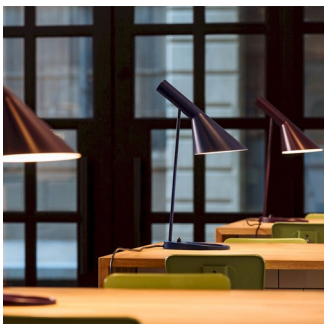

Set location:
Alpha Dominche