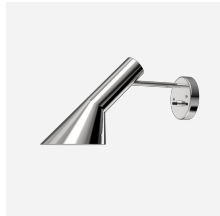

Materials

Base: Die cast zinc. Shade: Spun steel. Stem: Steel.

Sizes and weight

Width x Height x Length (in.) | 10.8 x 22 x 8.5 Max 3.9 lbs

Compliance

cULus, Dry location.

Light source

1x10W A-19/medium

Related products

AJ Floor

AJ 50 Wall

AJ Wall

AJ Mini Table

AJ Royal

AJ Garden Bollard

AJ Oxford Table Lamp