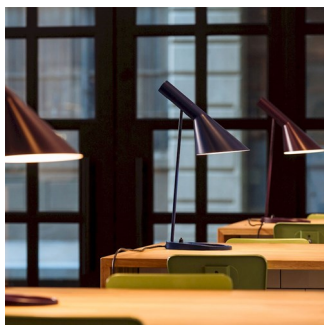

Set location:
Alpha Dominche