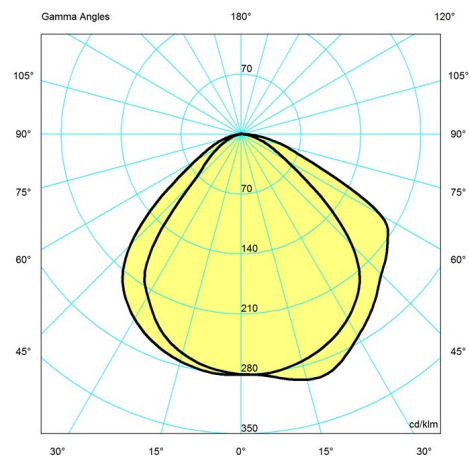

Polar

Spare parts & accessories

Product

AJ UNION NUT ELECT ORANGE
AJ UNION NUT SOFT LEMON
AJ UNION NUT WARM SAND
AJ UNION NUT DUSTY BLUE
AJ UNION NUT WARM GREY

Variant number

5744170301
5744170314
5744170327
5744170330
5744170343

Data specifications

Colour	Black	Length	8.5
Width	10.8	Height	22
Built-in Height	-	IP class	20
Class	II	Net Weight	3.9