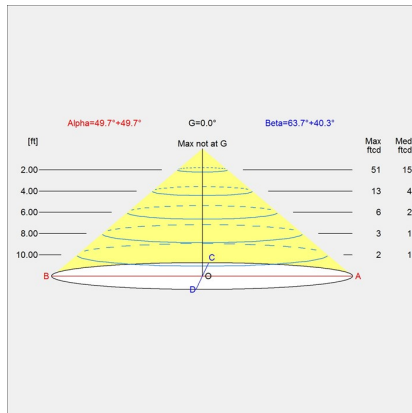

AJ TABLE

Designed by Arne Jacobsen

Light distribution diagrams

CARTESIAN