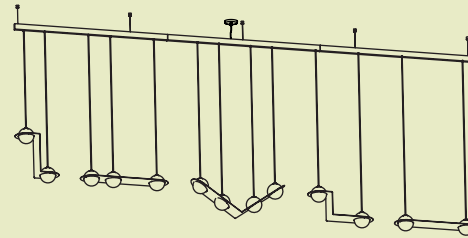

Laurent 10
 ø 5.5 in / 360 mm
 Total height variable

Laurent 11
 L 5.8 x W 5.5 x H 5.5 in
 L 147 x W 139 x H 139 mm

Parallel Wires

**Parallel Wires With
 Offset Canopy**

Angled Wires

Laurent 13

L 105 in / 2690 mm
Total height variable

Laurent 14

L 105 in / 2690mm
Total height variable

Laurent 15

L 144 in / 3660 mm
Total height variable

Laurent 17

L 168 in / 4270 mm
Total height variable

Finishes

Materials : Powder-coated aluminum or brass body, hand-blown opaline glass
Source: G9 LED bulb, dimmable