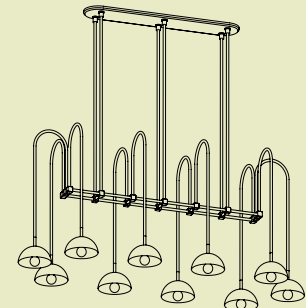

Laurent 14

L 105 in / 2690mm
Total height variable

Laurent 15

L 144 in / 3660 mm
Total height variable

Laurent 17

L 168 in / 4270 mm
Total height variable

Finishes

Materials : Powder-coated aluminum or brass body, hand-blown opaline glass
Source: G9 LED bulb, dimmable

[Visit Beaubien collection](#)

Beaubien Atelier 01
L 54 x W 20 in
L 1360 x W 490 mm
Total height variable

Beaubien Atelier 03
L 24 x W 24 in
L 62 x W 62 mm
Total height variable

Beaubien Atelier 05
L 49 x W 24 in
L 1240 x W 620 mm
Total height variable

Beaubien Atelier 06
L 63 x W 24 in
L 1600 x W 620 mm
Total height variable

Baubien Suspension

L 23 x W 24 x H 17.5 in
L 580 x W 640 x H 448 mm
Total height variable

Baubien Simple Shade

∅ 7 in - ∅ 178 mm
Height variable
min. height 30in - 762 mm