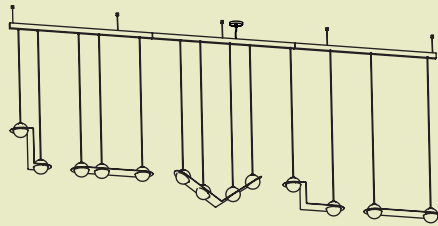

Laurent 10
 ø 5.5 in / 360 mm
 Total height variable

Laurent 11
 L 5.8 x W 5.5 x H 5.5 in
 L 147 x W 139 x H 139 mm

Parallel Wires

**Parallel Wires With
 Offset Canopy**

Angled Wires

Laurent 13

L 105 in / 2690 mm
Total height variable

Laurent 14

L 105 in / 2690mm
Total height variable

Laurent 15

L 144 in / 3660 mm
Total height variable

Laurent 17

L 168 in / 4270 mm
Total height variable

Finishes

Materials : Powder-coated aluminum or brass body, hand-blown opaline glass
Source: G9 LED bulb, dimmable