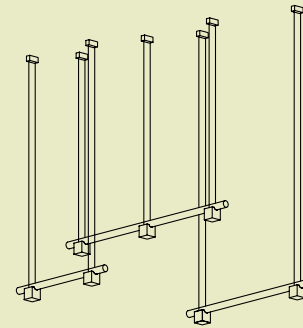

Isle 03B

L 58 x W 3 x H 7.25 in
L 1480 x W 76 x H 184 mm
Total height variable

Isle 10

L 58 x W 30 x H 24 in
L 1480 x W 760 x H 610 mm
Total height variable

Isle 11

L 45 x W 32 x H 22 in
L 1140 x W 800 x H 546 mm
Total height variable

Isle 12

L 45 x W 35 x H 44 in
L 1140 x W 880 x H 1120 mm
Total height variable

Isle 13

L 58 x W 30 x H 44 in
L 1480 x W 760 x H 1120 mm
Total height variable

Isle 14

L 61 x W 33 x H 43 in
L 810 x W 790 x H 1080 mm
Total height variable

Isle 15

L 98 x W 3 x H 7.25 in
L 2500 x W 76 x H 184 mm
Total height variable

Isle 16

L 95 x W 17 x H 29 in
L 2420 x W 432 x H 730 mm
Total height variable

Finishes

Materials : Aluminum or marble blocks and slabs, frosted glass tube, polished aluminum end cap and anchors
Source: LED array, dimmable