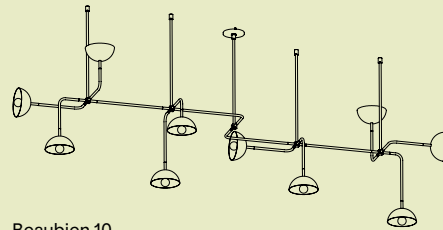

Baubien 07

L 108 x W 48 in
L 2740 x W 1220 mm
Total height variable

Baubien 08

L 60 x W 23 in
L 1920 x W 580 mm
Total height variable

Baubien 09

L 84 x W 34 in
L 2130 x W 860 mm
Total height variable

Baubien 10

L 108 x W 40 in
L 2740 x W 1020 mm
Total height variable

Finishes

Materials : Powder-coated aluminum or brass or steel body, brass hardware, milk glass globes
Source: G9 LED bulb, dimmable

IP20

Dot Collection