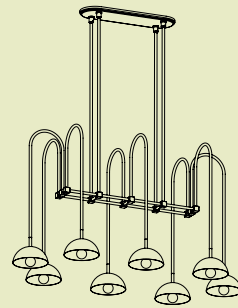

[Visit Silo collection](#)

Silo Atelier 01

ø 30 in / 76 cm
Body length 54 in / 137 cm
Total height variable

Silo Atelier 02

ø 28 in / 71 cm
Body length 42 in / 107 cm
Total height variable

Silo Atelier 03

ø 28 in / 71 cm
Body length 28 in / 71 cm
Total height variable

Laurent 14

L 105 in / 2690mm
Total height variable

Laurent 15

L 144 in / 3660 mm
Total height variable

Laurent 17

L 168 in / 4270 mm
Total height variable

Finishes

Materials : Powder-coated aluminum or brass body, hand-blown opaline glass
Source: G9 LED bulb, dimmable

[Visit Beaubien collection](#)

Beaubien Atelier 01
L 54 x W 20 in
L 1360 x W 490 mm
Total height variable

Beaubien Atelier 03
L 24 x W 24 in
L 62 x W 62 mm
Total height variable

Beaubien Atelier 05
L 49 x W 24 in
L 1240 x W 620 mm
Total height variable

Beaubien Atelier 06
L 63 x W 24 in
L 1600 x W 620 mm
Total height variable

Baubien Suspension

L 23 x W 24 x H 17.5 in
L 580 x W 640 x H 448 mm
Total height variable

Baubien Simple Shade

∅ 7 in - ∅ 178 mm
Height variable
min. height 30in - 762 mm