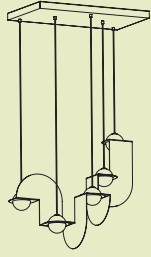

Laurent Atelier 01
L 40 x W 24 x H min. 60 in
L 101 x W 60 x H min. 152 mm
Total height variable