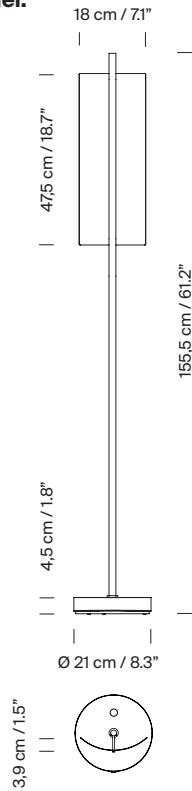

Lámina 45

Antoni Arola. 2023
Floor Lamp

Maintenance:

Clean with a smooth cloth. Do not use ammonia, solvents or abrasive cleaning products.

Others:

The lamp is delivered in one package.

The assembly instructions are delivered with the product.

Model:

Collection:

Table lamps

Floor lamps

Pendant lamps

Wall lamps