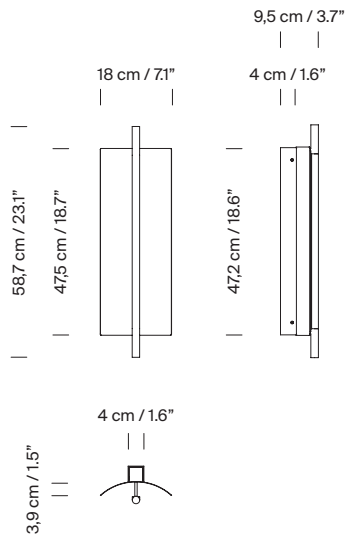

Lámina 45

Antoni Arola. 2023
Wall Lamp

Maintenance:

Clean with a smooth cloth. Do not use ammonia, solvents or abrasive cleaning products.

Others:

The lamp is delivered in one package.
The assembly instructions are delivered with the product.

Model:

Collection:

Table lamps

Floor lamps

Pendant lamps

Wall lamps