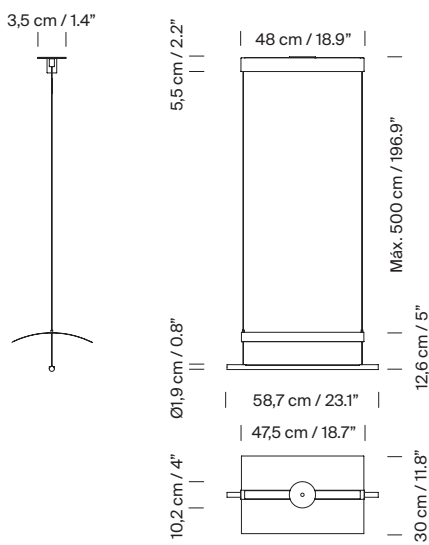

General description:

White grey metallic shade with glossy finish (exterior).
Black metal structure with matte finish.
Polycarbonate diffuser.
Dimmer and switch incorporated into the luminaire.
Electric cable length: 2,25 m / 88.6"

General description:

White grey metallic shade with glossy finish (exterior).

Black metal structure with matte finish.

Polycarbonate diffuser.

Electric cable length: 5 m / 196.9"

Approximate weight (unpacked):

The assembly instructions are delivered with the product.

Lámina 45 / 85

Antoni Arola. 2018
Pendant Lamp

Modelo A: Lámina 45

Modelo B: Sistema Lámina 45 2 módulos

CE

UL US

Examples of composition