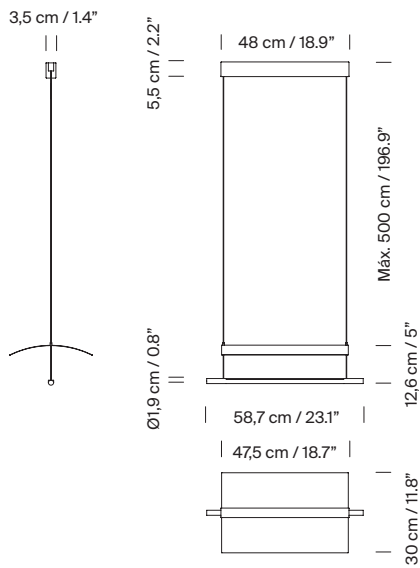

Lámina 45 / 85

Antoni Arola. 2018
Pendant Lamp

Modelo A: Lámina 45