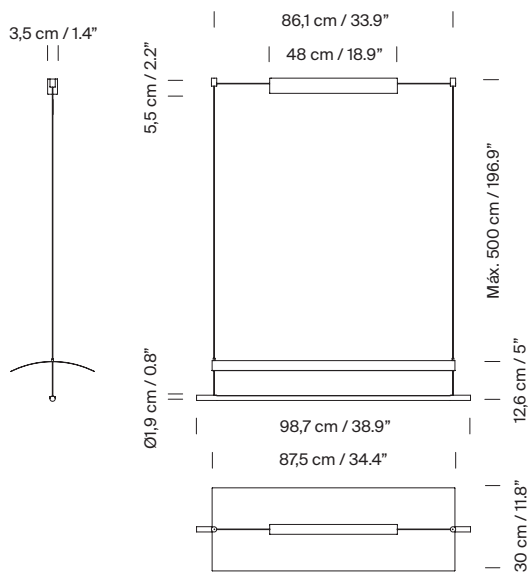

General description:

White grey metallic shade with glossy finish (exterior).
Black metal structure with matte finish.
Polycarbonate diffuser.
Dimmer and switch incorporated into the luminaire.
Electric cable length: 2,25 m / 88.6"

General description:

White grey metallic shade with glossy finish (exterior).

Black metal structure with matte finish.

Polycarbonate diffuser.

Electric cable length: 5 m / 196.9"

Approximate weight (unpacked):

The assembly instructions are delivered with the product.

Lámina 45 / 85

Antoni Arola. 2018
Pendant Lamp

Modelo A: Lámina 45

Modelo B: Sistema Lámina 45 2 módulos

CE

UL US

Examples of composition

3 modules (A + B)

4 modules (A + 2B)

Lámina 45 / 85

Antoni Arola. 2018
Pendant Lamp

Modelo A: Lámina 45

Modelo B: Sistema Lámina 45 2 módulos

Examples of composition

3 modules (A + B)