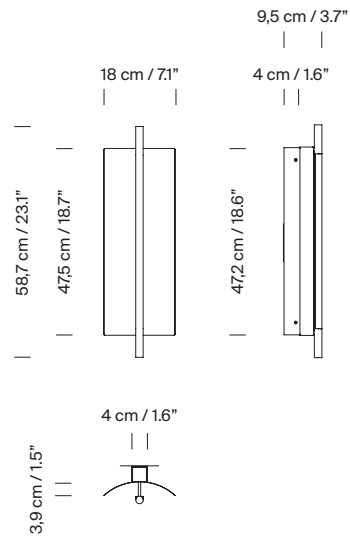

Lámina 45

Antoni Arola. 2023
Wall Lamp

Maintenance:

Clean with a smooth cloth. Do not use ammonia, solvents or abrasive cleaning products.

Others:

The lamp is delivered in one package.
The assembly instructions are delivered with the product.

Model:

Collection:

Table lamps

Floor lamps

Pendant lamps

Wall lamps