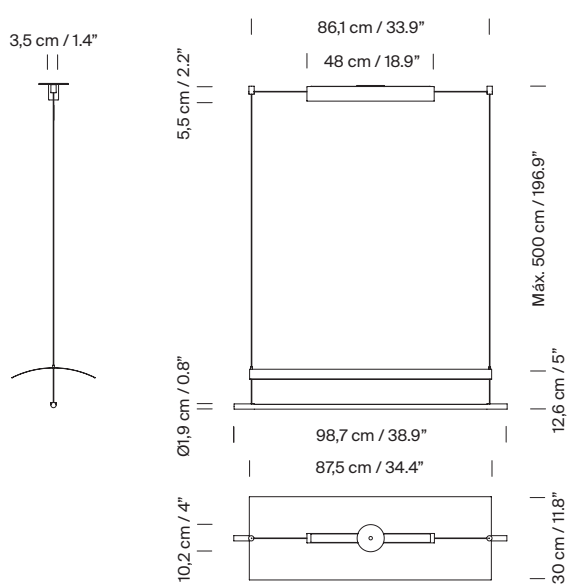

General description:

White grey metallic shade with glossy finish (exterior).
Black metal structure with matte finish.
Polycarbonate diffuser.
Dimmer and switch incorporated into the luminaire.
Electric cable length: 2,25 m / 88.6"

The assembly instructions are delivered with the product.

Lámina 45 / 85

Antoni Arola. 2018
Pendant Lamp

Modelo A: Lámina 45

Modelo B: Sistema Lámina 45 2 módulos

CE

UL US

Examples of composition

3 modules (A + B)

4 modules (A + 2B)

Lámina 45 / 85

Antoni Arola. 2018
Pendant Lamp

Modelo A: Lámina 45

Modelo B: Sistema Lámina 45 2 módulos

Examples of composition

3 modules (A + B)