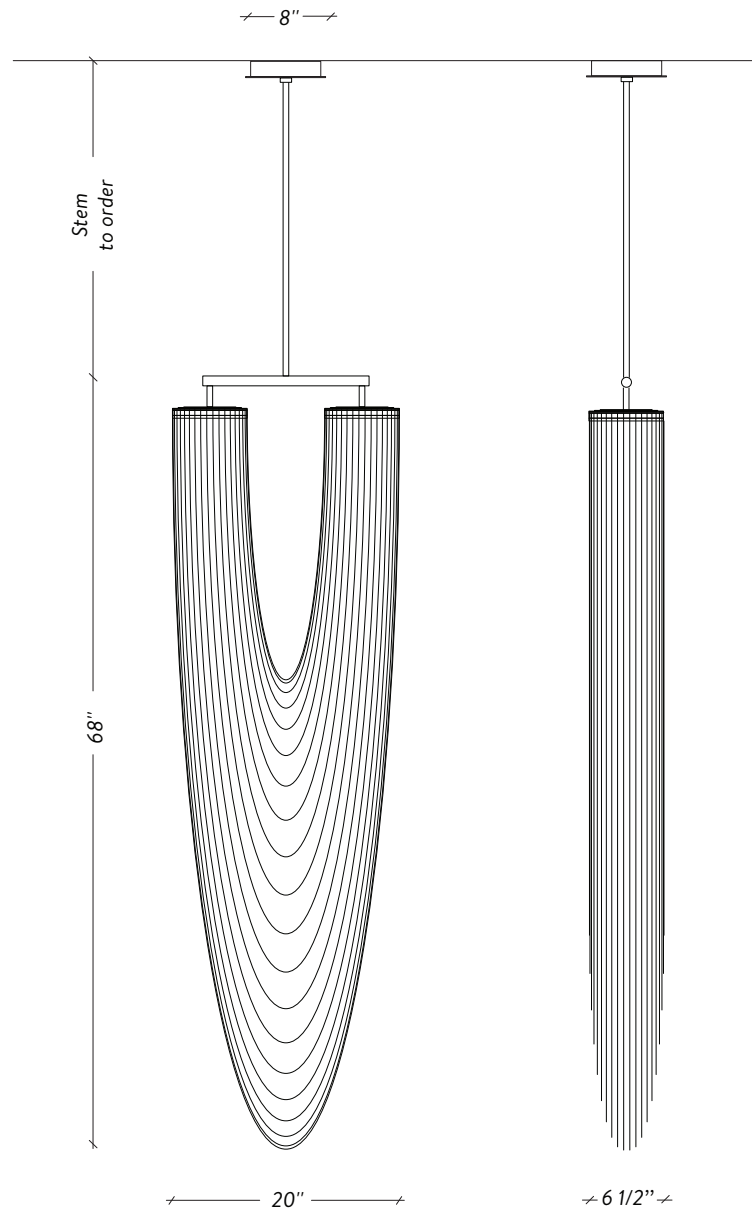

LAROSE
GUYON

OTÉRO LARGE

LAROSE
GUYON

+1 450.583.5335
INFO@LAROSEGUYON.COM
621 MARIE-VICTORIN
VERCHÈRES, QUÉBEC
CANADA, JOL 2R0

HANDMADE
IN CANADA

SPÉCIFICATIONS

DIMENSIONS

20" x 6 1/2" x 68" H / 20 lb

STEM TO ORDER / TIGE À COMMANDER

12", 18", 24" or 36"

Up-charge applies for additional lengths

Frais additionnels pour les longueurs supplémentaires

SOURCE

Dimmable LED / DEL dimmable

120V / 0-10V Upon Request *Sur demande*

DIMENSIONS

20" x 6 1/2" x 33" H / 15 lb

STEM TO ORDER / TIGE À COMMANDER

12", 18", 24" or 36"

Up-charge applies for additional lengths
Frais additionnels pour les longueurs supplémentaires

SOURCE

Dimmable LED / *DEL dimmable*
120V / 0-10V Upon Request *Sur demande*
2700K (Dim-to-Warm 2200K to 2700K)
720 Lumens - 10 W - 50 000h