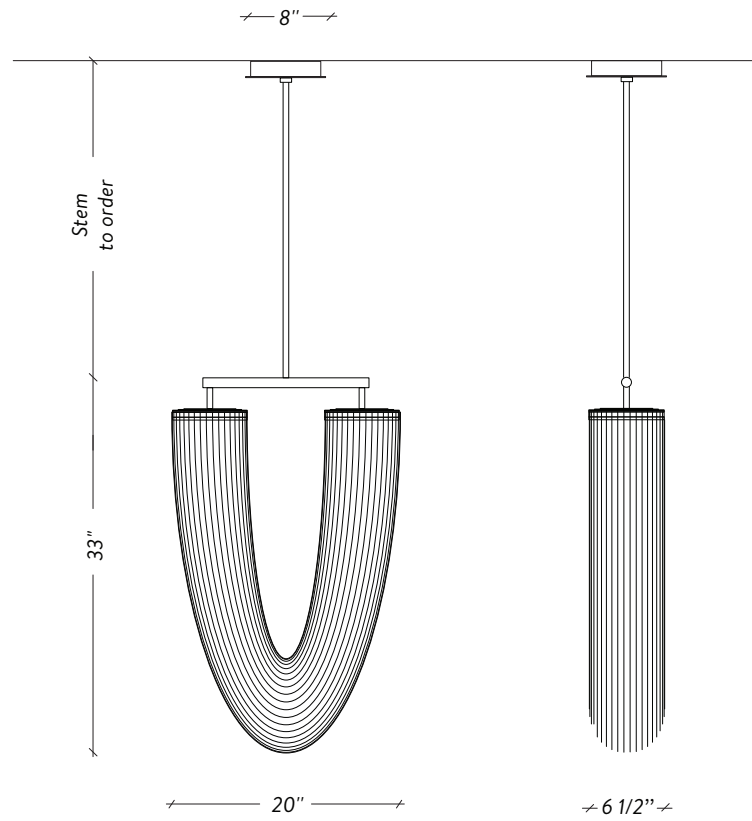

OTÉRO SMALL

LAROSE
GUYON

+1 450.583.5335
INFO@LAROSEGUYON.COM
621 MARIE-VICTORIN
VERCHÈRES, QUÉBEC
CANADA, JOL 2R0

HANDMADE
IN CANADA