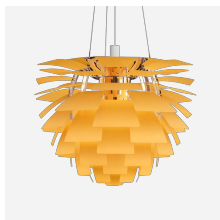

PH Artichoke Yellow Glass