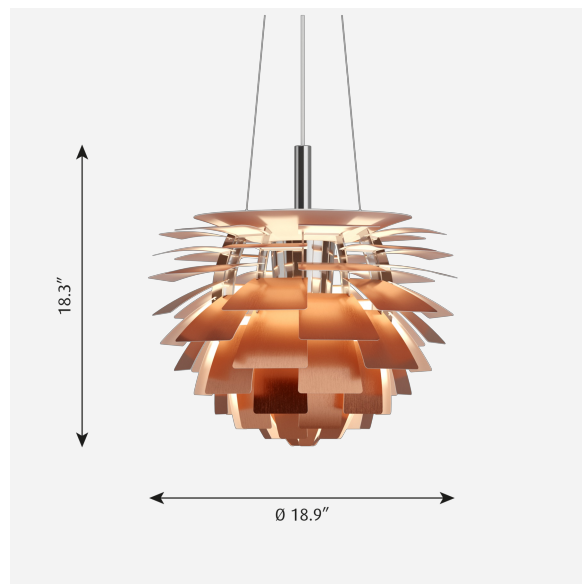

Finish

Brass, copper or stainless steel, brushed and coated. Black, powder coated with white, wet painted inner side. White, wet painted.

Materials

Leaves: Punched brass, punched copper or laser cut stainless steel. Top shade: Spun steel. Frame: High luster chrome plated, laser cut steel. Suspension: High lustre chrome plated, spun aluminum.

Sizes and weight

Width x Height x Length (in.) | 18.9 x 18.4 x 18.9 Max 20.7 lbs | 28.3 x 25.6 x 28.3 Max 43.2 lbs | 33.1 x 28.3 x 33.1 Max 58.4 lbs | 23.6 x 22.8 x 23.6 Max 37.2 lbs

Compliance

cULus, Damp location.

Specification notes

a. 18.9" available in 200W incandescent or 44W LED. b. 23.6", 28.3" and 33.1" available only in 96W LED. c. Incandescent variants available only in 120V. d. LED variants available only in 120-277V with 0-10V dimming.

Light source

1x200W A-23/CL medium US

Information

Electrical:

System Wattage: 96W (LED); 200W (INC)

LED Wattage: 184 W or 88 W

Delivered lumens: 615 - 3,681

Efficacy: 3.1 lm/W - 38.3 lm/W

Certifications:

cULus, Damp Location

Protection class IP20

Controllability: 0-10V Dimming (LED variants); Phase dimming (incandescent variants)

Color Rendering: Ra≥90 for LED variants.

Performance dependent upon screw-base lamp used in socketed variants.