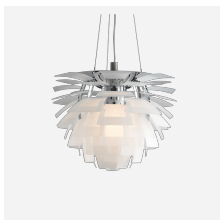

Related products

PH Artichoke Glass