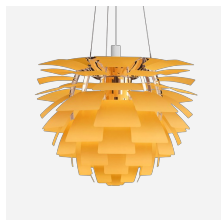

PH Artichoke Yellow Glass