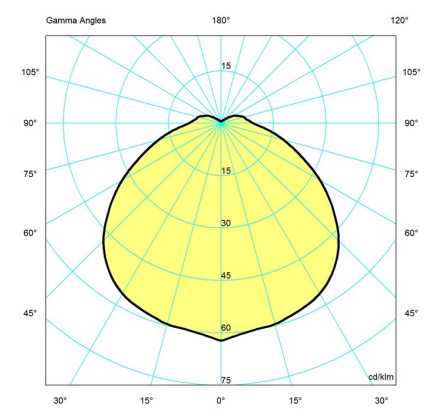

PH ARTICHOKE

Designed by Poul Henningsen

Light distribution diagrams

CARTESIAN

ISOLUX

POLAR

Variant Options

For particular variant options, please check our online Product Variants Configurator on the product detail page.