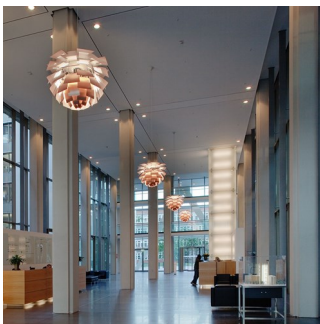

Atlantic Haus