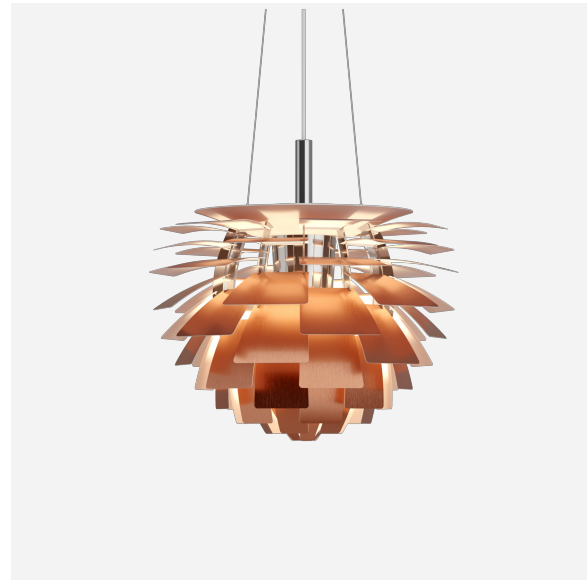

Suspension: High lustre chrome plated, spun aluminum.

Finishes

Brass, copper or stainless steel, brushed and coated.

Black, powder coated with white, wet painted inner side.

White, wet painted.

Mounting

Mounting: Suspension type: 3x stainless steel aircraft cables.
Suspension length: 12'. Canopy: White. Cord type: 3-conductors (non-LED) / 2-conductors (LED), 18 AWG white PVC power cord. Cord color: white cord. Cord length: 12'. For mounting instructions, see download section on the product detail page.

Light source	1x200W A-23/CL medium US
CRI	-
Lumen	755
Efficacy	4
Min. Dim Level (%)	-
L80B50 (hours)	-

PH ARTICHOKE

The fixture provides 100% glare-free light. The 72 precisely positioned leaves form 12 unique rows of six leaves each. They illuminate the fixture as well as emitting diffused light with a unique pattern. The fixture provides decorative and comfortable lighting. For the energy saving LED variant, the quality of light and atmosphere surrounding the product is kept at the highest level.