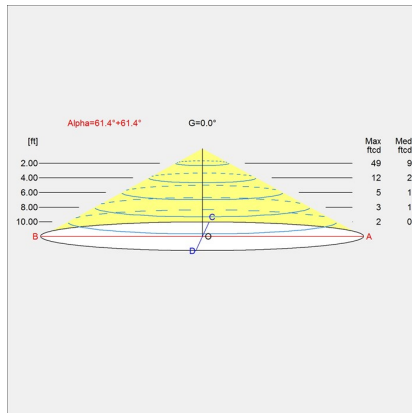

PH ARTICHOKE

Designed by Poul Henningsen

Light distribution diagrams

CARTESIAN