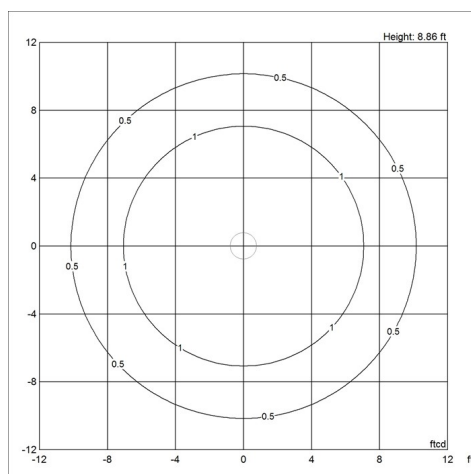

Light distribution diagrams

Isolux

Spare parts & accessories

Product	Variant number
PH Artichoke Ø600 susp LED-D 27K90 US	5741917499
PH Artichoke Ø600 susp LED-D 3K90 US	5741917509
PH Artichoke Ø720/Ø840 susp LED-D 3K90 US	5741917570

Data specifications

Colour	Copper	Length	18.9
Width	18.9	Height	18.4
Built-in Height	-	IP class	20
Class	I	Net Weight	18.9
Standby (W)	-	Power Factor (P = 100 % / P = 50 %)	-