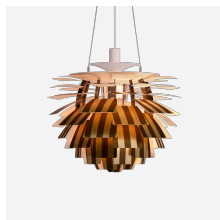

PH Artichoke Pequin Stripes