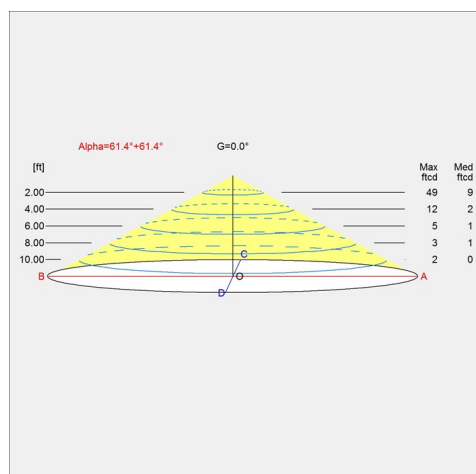

Light distribution diagrams

Cartesian