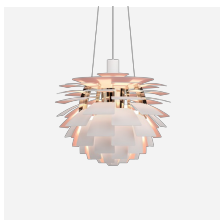

Related products

PH Artichoke Glass

PH Artichoke Yellow Glass

PH Artichoke Pequin Stripes

PH Artichoke Anniversary
Edition

Light distribution diagrams

Cartesian

Isolux