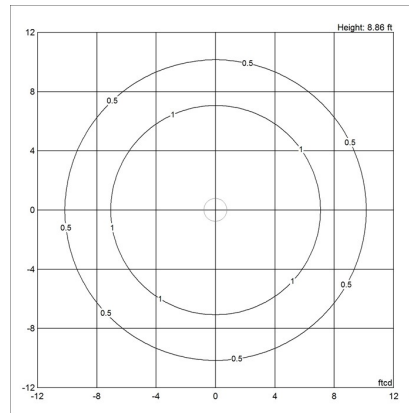

PH ARTICHOKE

Designed by Poul Henningsen

Light distribution diagrams

CARTESIAN

ISOLUX

POLAR

Variant Options

For particular variant options, please check our online Product Variants Configurator on the product detail page.