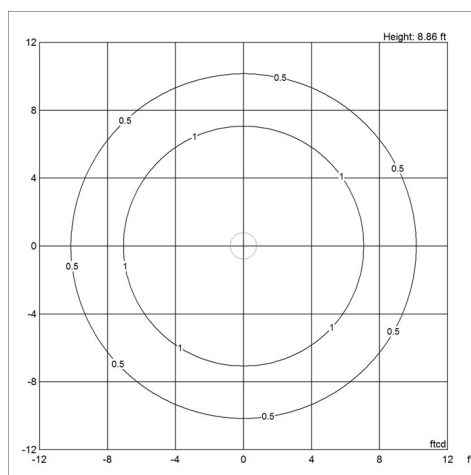

Finish

Black, Brass, Copper, Stainless steel, White

Voltage

120-277V/60HZ, 120V

Light distribution diagrams

Cartesian

Isolux

Polar