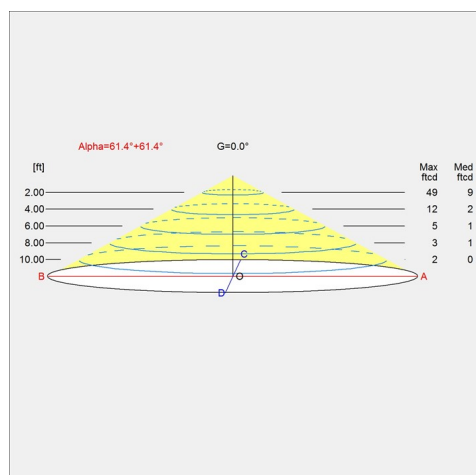

Finish

Black, Brass, Copper, Stainless steel, White

Voltage

120-277V/60HZ, 120V

Light distribution diagrams

Cartesian

Isolux

Polar