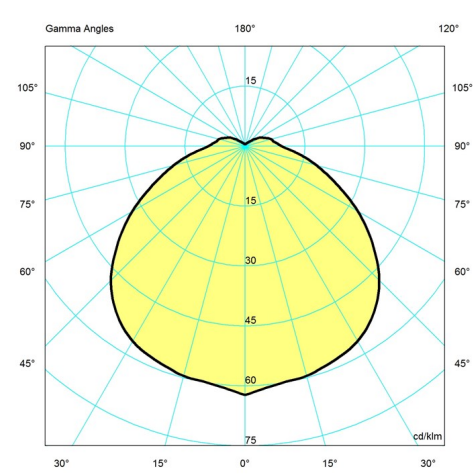

Polar

Spare parts & accessories

Product	Variant number
PH Artichoke Ø600 susp LED-D 27K90 US	5741917499
PH Artichoke Ø600 susp LED-D 3K90 US	5741917509
PH Artichoke Ø720/Ø840 susp LED-D 3K90 US	5741917570

Data specifications

Colour	Copper	Length	18.9
Width	18.9	Height	18.4
Built-in Height	-	IP class	20
Class	I	Net Weight	18.9
Standby (W)	-	Power Factor (P = 100 % / P = 50 %)	-