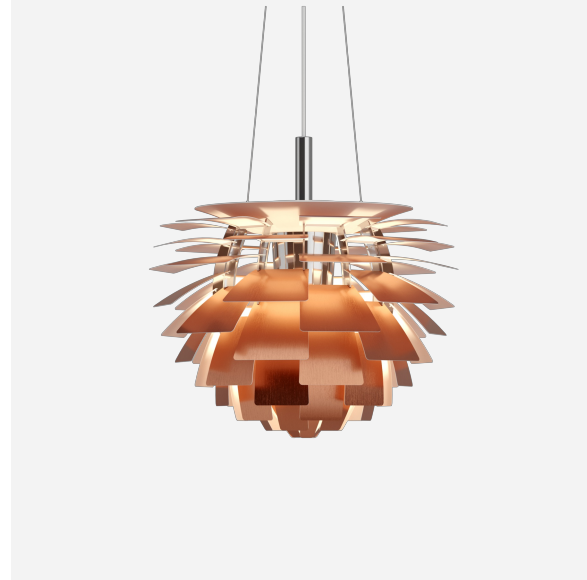

Suspension: High lustre chrome plated, spun aluminum.

Finishes

Brass, copper or stainless steel, brushed and coated.

Black, powder coated with white, wet painted inner side.

White, wet painted.

Mounting

Mounting: Suspension type: 3x stainless steel aircraft cables.
Suspension length: 12'. Canopy: White. Cord type: 3-conductors (non-LED) / 2-conductors (LED), 18 AWG white PVC power cord. Cord color: white cord. Cord length: 12'. For mounting instructions, see download section on the product detail page.

PH ARTICHOKE

18.9 IN / 1x200W A-23/CL medium US / 120V / Copper / White cord / - / - / 6149904759

The fixture provides 100% glare-free light. The 72 precisely positioned leaves form 12 unique rows of six leaves each. They illuminate the fixture as well as emitting diffused light with a unique pattern. The fixture provides decorative and comfortable lighting. For the energy saving LED variant, the quality of light and atmosphere surrounding the product is kept at the highest level.