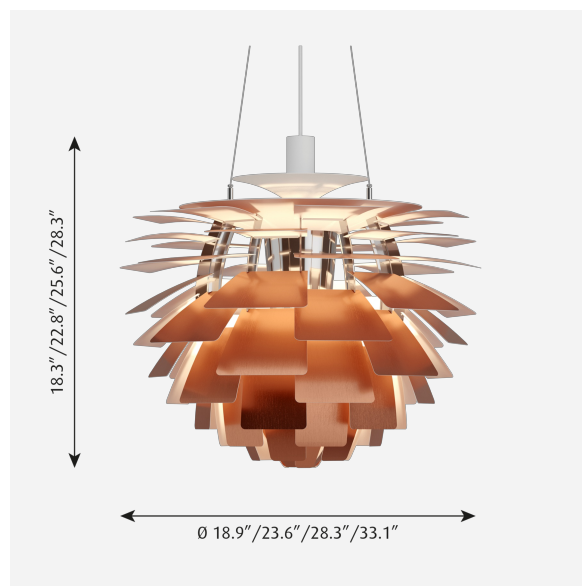

Finish

Brass, copper or stainless steel, brushed and coated. Black, powder coated with white, wet painted inner side. White, wet painted.

Materials

Leaves: Punched brass, punched copper or laser cut stainless steel. Top shade: Spun steel. Frame: High luster chrome plated, laser cut steel. Suspension: High lustre chrome plated, spun aluminum.

Sizes and weight

Width x Height x Length (in.) | 18.9 x 18.4 x 18.9 Max 20.7 lbs | 28.3 x 25.6 x 28.3 Max 43.2 lbs | 33.1 x 28.3 x 33.1 Max 58.4 lbs | 23.6 x 22.8 x 23.6 Max 37.2 lbs

Compliance

cULus, Damp location.

Specification notes

a. 18.9" available in 200W incandescent or 44W LED. b. 23.6", 28.3" and 33.1" available only in 96W LED. c. Incandescent variants available only in 120V. d. LED variants available only in 120-277V with 0-10V dimming.

Light source

1x200W A-23/CL medium US

Information

Electrical:
System Wattage: 96W (LED); 200W (INC)
LED Wattage: 184 W or 88 W
Delivered lumens: 615 - 3,681
Efficacy: 3.1 lm/W - 38.3 lm/W
Certifications:
cULus, Damp Location
Protection class IP20
Controllability: 0-10V Dimming (LED variants); Phase dimming (incandescent variants)
Color Rendering: Ra≥90 for LED variants.
Performance dependent upon screw-base lamp used in socketed variants.