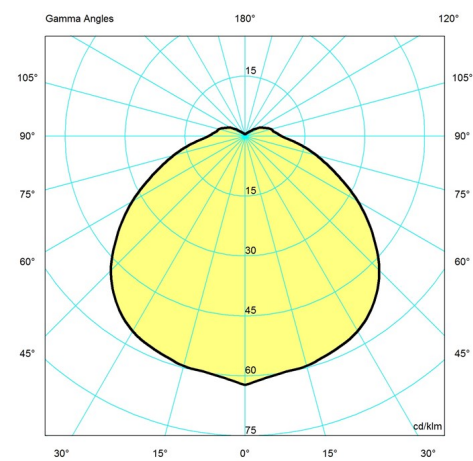

Finish

Black, Brass, Copper, Stainless steel, White

Voltage

120-277V/60HZ, 120V

Light distribution diagrams

Cartesian

Isolux

Polar