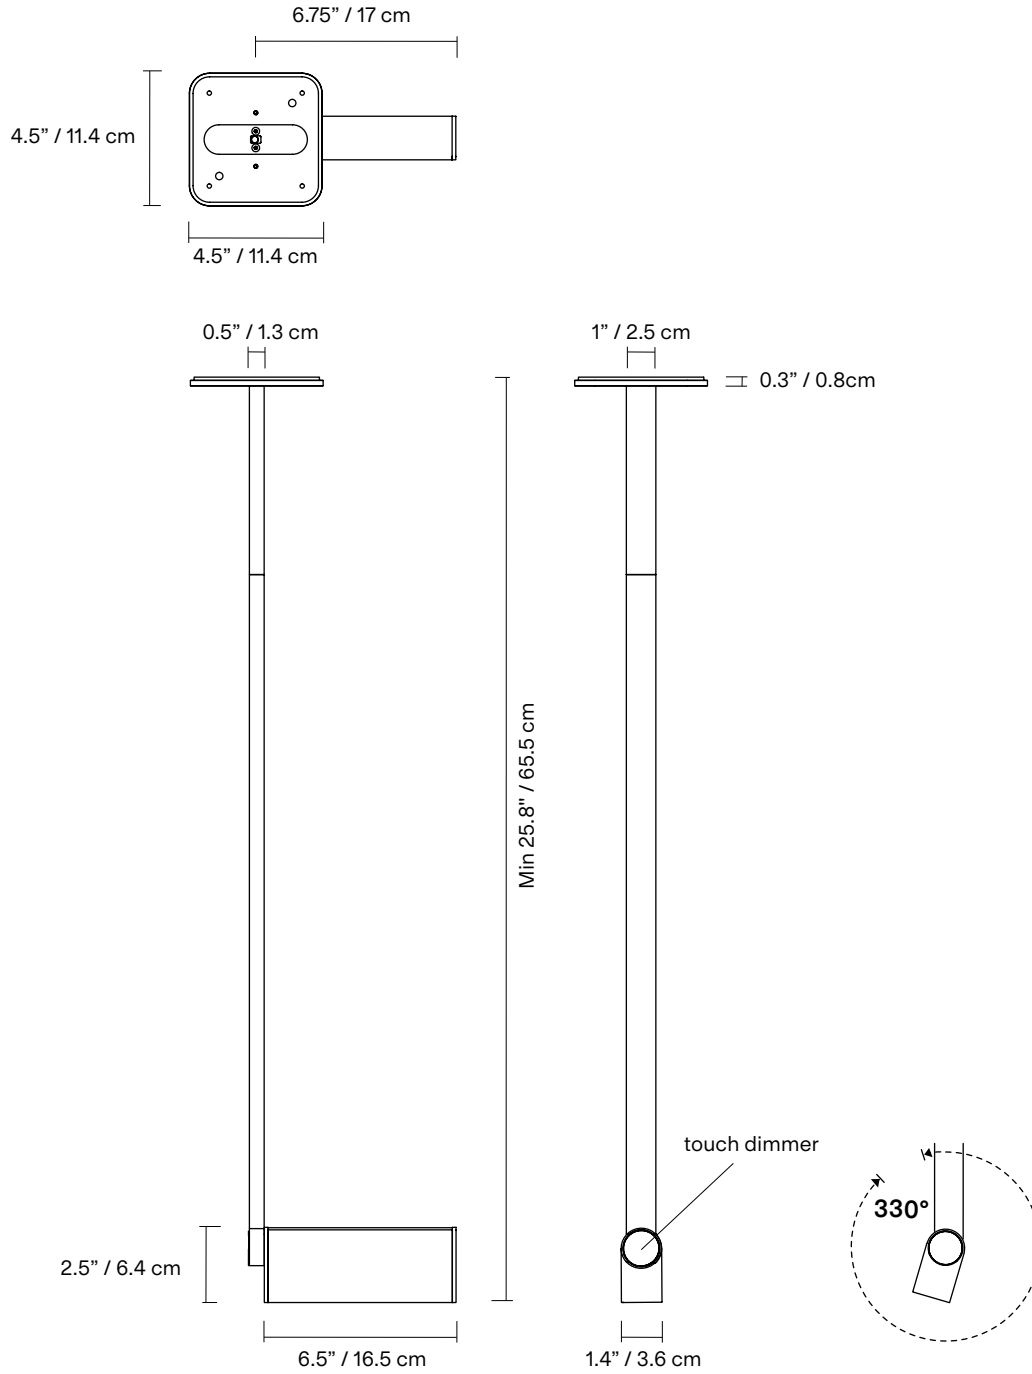

TYPE	Suspension					
CONSTRUCTION	Tumbled or powder coated aluminum body, head and cover plate Frosted opal acrylic lens					
SPECIFICATIONS	Power consumption Touch dimmer: 8W Remote driver: max. 7W					
	Colour temperature: 3000K 2700K 2200K dim to warm 3000K to 2200K dim to warm 2700K to 2200K					
	Lumen output: TBD					
	Colour rendering index: ≥90 CRI Colour consistency: 3 SDCM Expected lifetime: ≥50 000h					
CONTROL	Touch Dimmer: 120/277V touch dimmer only 220-240V touch dimmer only Remote Driver 120/277V on/off, 0-10V, or phase dimming (120V only) 220-240V: On/Off, Phase Dimming, DALI					
TOTAL HEIGHT	A 25.8" 66 cm	B 31.8" 81 cm	C 37.8" 96 cm	D 43.8" 111 cm	E 49.8" 127 cm	F 55.8" 142 cm
WEIGHT	2.5lb / 1.1kg min.					
CERTIFICATIONS	    					
WARRANTY	2 years					

NOTES

- Luminaire height is not adjustable on site.
Min - 25.8" / 65.5 cm
- Luminaire can not be installed on slanted ceiling
- Dimensions are approximate and may vary slightly
- **Touch Dimmer:** Do not install on a dimmer switch. Must be installed on an ON/OFF switch only. (Touch only)
- **Remote Driver:** Touch dimmer not available. Driver provided. Driver housing not included for UL.

TYPE	Suspension
CONSTRUCTION	Tumbled or powder coated aluminum body, head and cover plate Frosted opal acrylic lens
SPECIFICATIONS	Power consumption Touch dimmer: 05A 8W 05B 16W Remote driver: 05A max. 13W 05B max. 25W Colour temperature: 3000K 2700K 2200K dim to warm 3000K to 2200K dim to warm 2700K to 2200K Lumen output: TBD Colour rendering index: ≥90 CRI Colour consistency: 3 SDCM Expected lifetime: ≥50 000h
CONTROL	Touch Dimmer: 120/277V touch dimmer only 220-240V touch dimmer only Remote Driver 120/277V on/off, 0-10V, or phase dimming (120V only) 220-240V: On/Off, Phase Dimming, DALI
TOTAL HEIGHT	A 25.8" B 31.8" C 37.8" D 43.8" E 49.8" F 55.8" 66 cm 81 cm 96 cm 111 cm 127 cm 142 cm
WEIGHT	05A 3.4lb / 1.5kg min. 05B 4.5lb / 2kg min.
CERTIFICATIONS	     IP20
WARRANTY	2 years