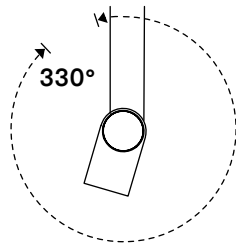

NOTES

- Luminaire height is not adjustable on site.
  Min - 25.8" / 65.5 cm
- Luminaire can not be installed on slanted ceiling
- Dimensions are approximate and may vary slightly
- **Touch Dimmer:** Do not install on a dimmer switch. Must be installed on an ON/OFF switch only. (Touch only)
- **Remote Driver:** Touch dimmer not available. Driver provided. Driver housing not included for UL.

Model B