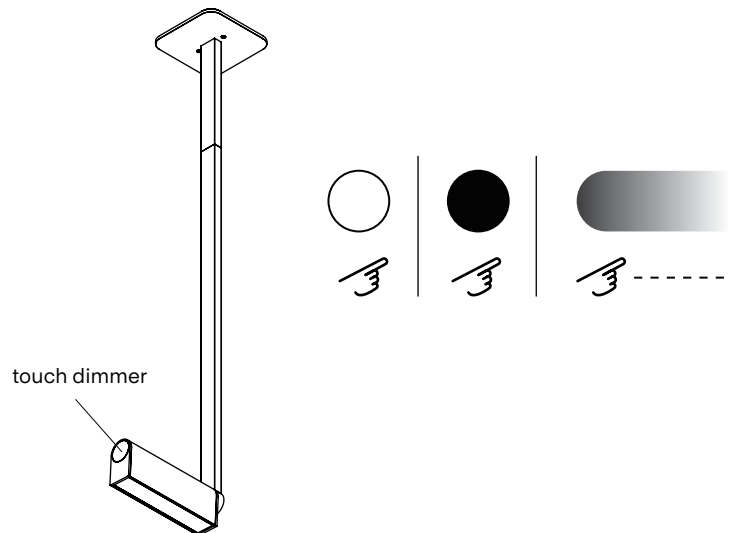

TOUCH DIMMER

Do not install on a dimmer switch.
Must be installed on an ON/OFF switch only.

		Example	Fill with your selection
COLLECTION	IPO Ipoli	IPO	IPO
MODEL	04	04	04
CONFIGURATION	TO Touch Dimmer	TO	TO
FINISH	BG Textured beige BK Textured black PP Textured poppy TA Tumbled aluminum CC Custom colour*	BG	
TOTAL HEIGHT	A 25.8" / 65.6 cm B 31.8" / 80.9 cm C 37.8" / 96.1 cm D 43.8" / 111.4 cm E 49.8" / 126.6 cm F 55.8" / 141.8 cm V Variable	A	
COLOUR TEMPERATURE (CCT)	F22 Fixed 2200K F27 Fixed 2700K	F22	
FULL SKU		IPO04TOBGAF22	

NOTES

*Custom colour available upon request. Material library on website.