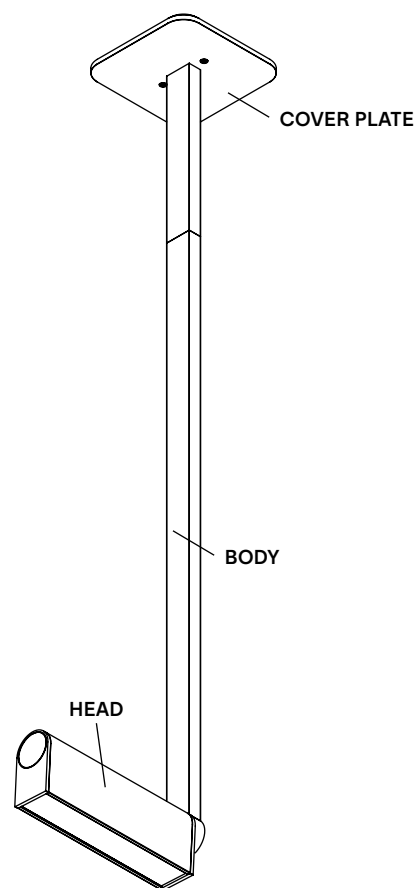

TYPE	Suspension					
CONSTRUCTION	Tumbled or powder coated aluminum body, head and cover plate Frosted opal acrylic lens					
SPECIFICATIONS	Power consumption Touch dimmer: 8W Remote driver: max. 7W					
	Colour temperature: 3000K 2700K 2200K dim to warm 3000K to 2200K dim to warm 2700K to 2200K					
	Lumen output: TBD					
	Colour rendering index: ≥90 CRI Colour consistency: 3 SDCM Expected lifetime: ≥50 000h					
CONTROL	Touch Dimmer: 120/277V touch dimmer only 220-240V touch dimmer only Remote Driver 120/277V on/off, 0-10V, or phase dimming (120V only) 220-240V: On/Off, Phase Dimming, DALI					
TOTAL HEIGHT	A 25.8" 66 cm	B 31.8" 81 cm	C 37.8" 96 cm	D 43.8" 111 cm	E 49.8" 127 cm	F 55.8" 142 cm
WEIGHT	2.5lb / 1.1kg min.					
CERTIFICATIONS	    					
WARRANTY	2 years					

NOTES

- Luminaire height is not adjustable on site.
Min - 25.8" / 65.5 cm
- Luminaire can not be installed on slanted ceiling
- Dimensions are approximate and may vary slightly
- **Touch Dimmer:** Do not install on a dimmer switch. Must be installed on an ON/OFF switch only. (Touch only)
- **Remote Driver:** Touch dimmer not available. Driver provided. Driver housing not included for UL.

LAMP ANATOMY

TOUCH DIMMER

Do not install on a dimmer switch.
Must be installed on an ON/OFF switch only.

		Example	Fill with your selection
COLLECTION	IPO Ipoli	IPO	IPO
MODEL	04	04	04
CONFIGURATION	TO Touch Dimmer	TO	TO
FINISH	BG Textured beige BK Textured black PP Textured poppy TA Tumbled aluminum CC Custom colour*	BG	
TOTAL HEIGHT	A 25.8" / 65.6 cm B 31.8" / 80.9 cm C 37.8" / 96.1 cm D 43.8" / 111.4 cm E 49.8" / 126.6 cm F 55.8" / 141.8 cm V Variable	A	
COLOUR TEMPERATURE (CCT)	F22 Fixed 2200K F27 Fixed 2700K	F22	
FULL SKU		IPO04TOBGAF22	