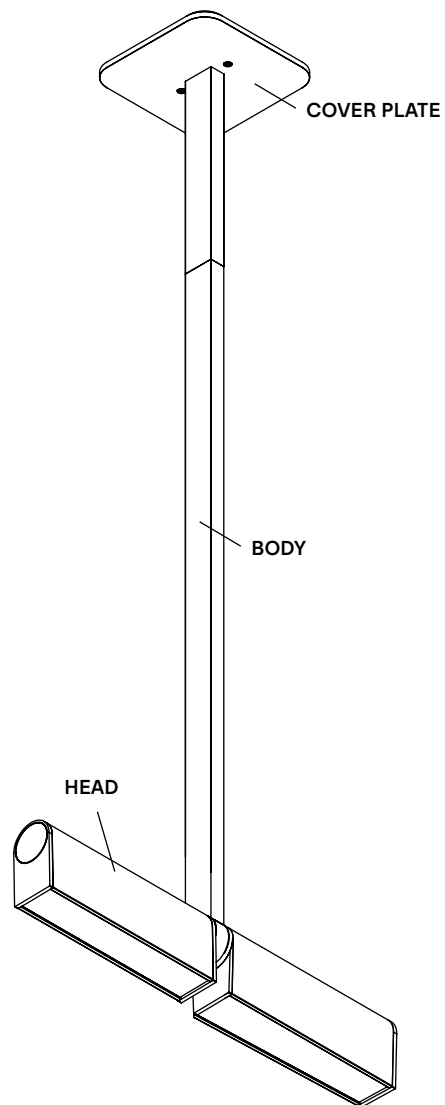

NOTES

- Luminaire height is not adjustable on site.
Min - 25.8" / 65.5 cm
- Luminaire can not be installed on slanted ceiling
- Dimensions are approximate and may vary slightly
- **Touch Dimmer:** Do not install on a dimmer switch. Must be installed on an ON/OFF switch only. (Touch only)
- **Remote Driver:** Touch dimmer not available. Driver provided. Driver housing not included for UL.

LAMP ANATOMY

TOUCH DIMMER

Do not install on a dimmer switch.
Must be installed on an ON/OFF switch only.

		Example	Fill with your selection
COLLECTION	IPO Ipoli	IPO	IPO
MODEL	05	05	05
CONFIGURATION	TO Touch Dimmer	TO	TO
LENGTH	A 14" / 35 cm B 26" / 66 cm	A	
FINISH	BG Textured beige BK Textured black PP Textured poppy TA Tumbled aluminum CC Custom colour*	BG	
TOTAL HEIGHT	A 25.8" / 65.6 cm B 31.8" / 80.9 cm C 37.8" / 96.1 cm D 43.8" / 111.4 cm E 49.8" / 126.6 cm F 55.8" / 141.8 cm V Variable	A	
COLOUR TEMPERATURE (CCT)	F22 Fixed 2200K F27 Fixed 2700K	F22	
FULL SKU		IPO05TOABGAF22	