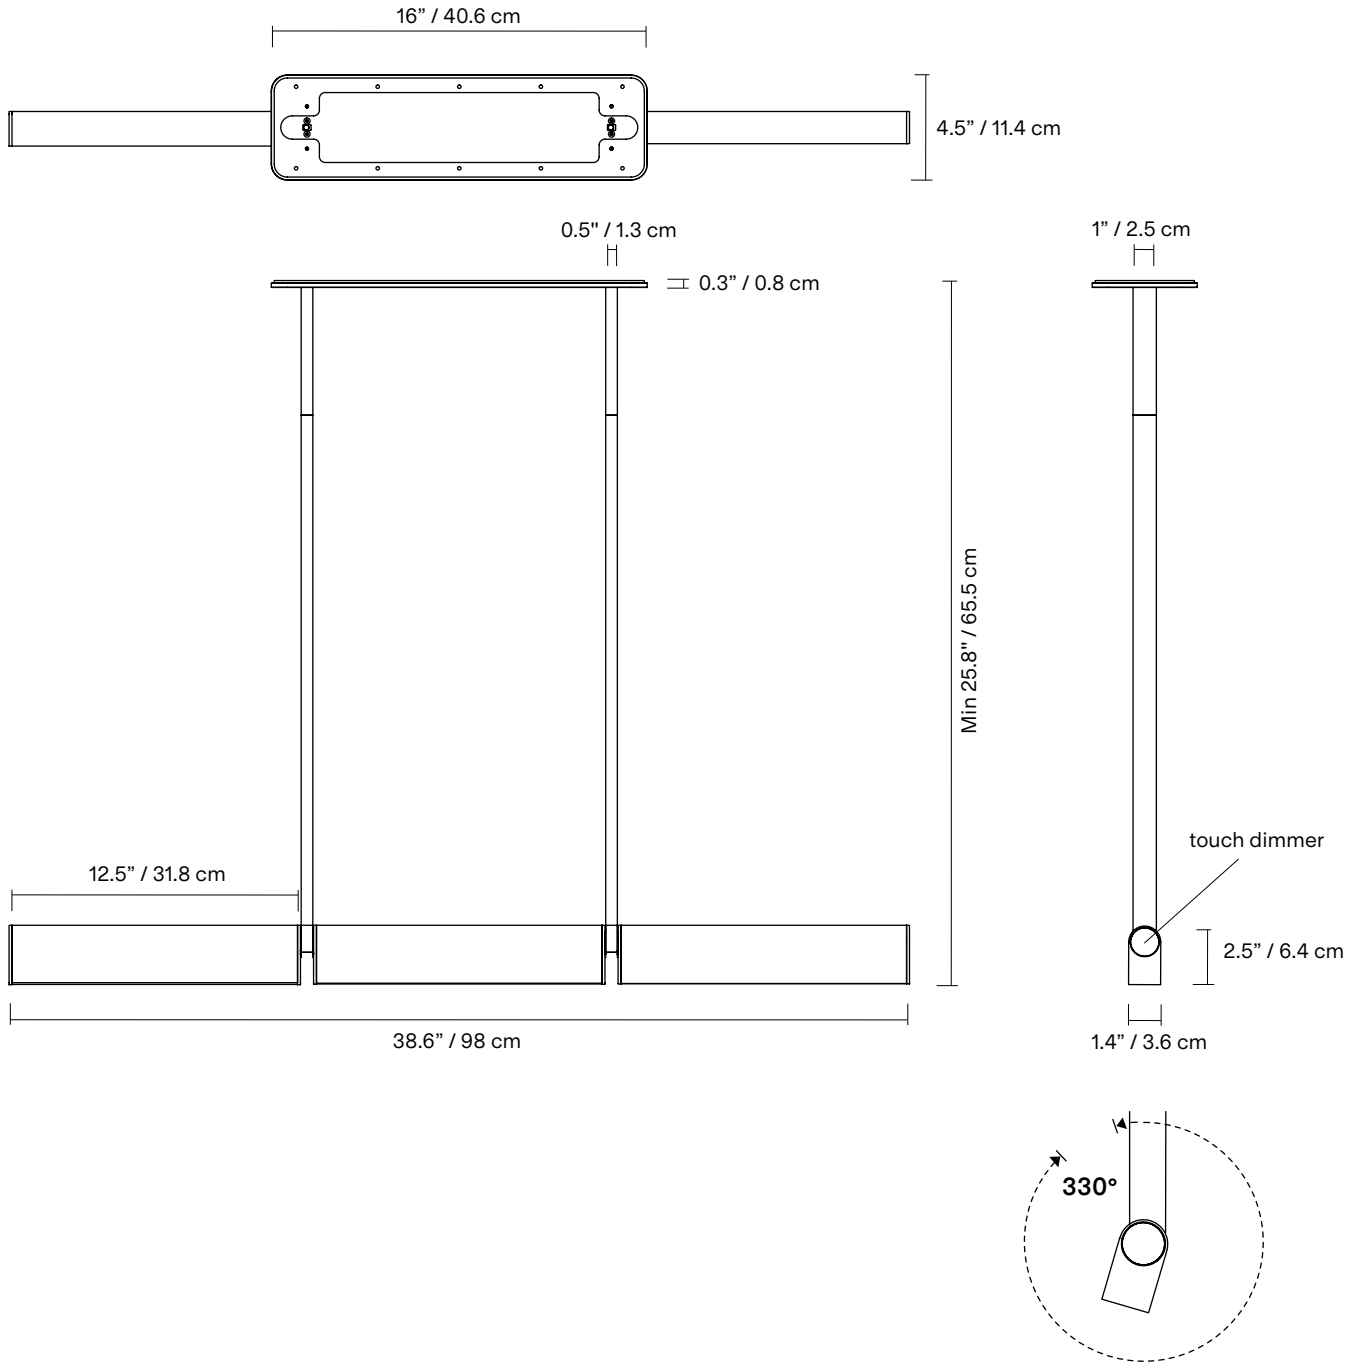

NOTES

- Luminaire height is not adjustable on site.
  Min - 25.8" / 65.5 cm
- Luminaire can not be installed on slanted ceiling
- Dimensions are approximate and may vary slightly
- **Touch Dimmer:** Do not install on a dimmer switch. Must be installed on an ON/OFF switch only. (Touch only)
- **Remote Driver:** Touch dimmer not available. Driver provided. Driver housing not included for UL.