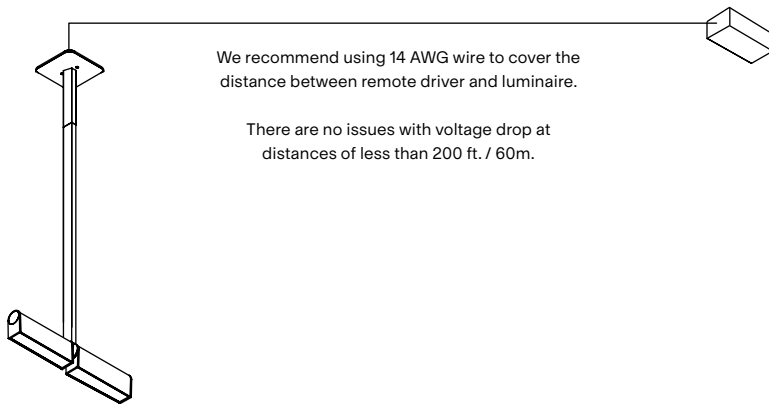

REMOTE DRIVER

Driver provided. Driver housing not included for UL.

		Example	Fill with your selection
COLLECTION	IPO Ipoli	IPO	IPO
MODEL	05	05	05
CONFIGURATION	RM Remote Driver	RM	RM
LENGTH	A 14" / 35 cm B 26" / 66 cm	A	
FINISH	BG Textured beige BK Textured black PP Textured poppy TA Tumbled aluminum CC Custom colour*	BG	
TOTAL HEIGHT	A 25.8" / 65.6 cm B 31.8" / 80.9 cm C 37.8" / 96.1 cm D 43.8" / 111.4 cm E 49.8" / 126.6 cm F 55.8" / 141.8 cm V Variable	A	
COLOUR TEMPERATURE (CCT)	F22 Fixed 2200K F27 Fixed 2700K F30 Fixed 3000K D27 Dim to warm 2700K-2200K D30 Dim to warm 3000K-2200K CCT Other CCT available upon request**	F22	
DIMMING	ZT 0-10V (120VAC only) PH Phase dimming DA DALI (220-240VAC only)	ZT	
FULL SKU		IPO05RMABGAF22ZT	

NOTES

*Custom colour available upon request. Material library on website.

**Specific CCT selection only available in 100k increments, from 2200K to 4000K inclusively and not available with Dim-to-Warm feature.

REMOTE DRIVER

Must be accessible for maintenance.
For driver specification refer to installation manual.