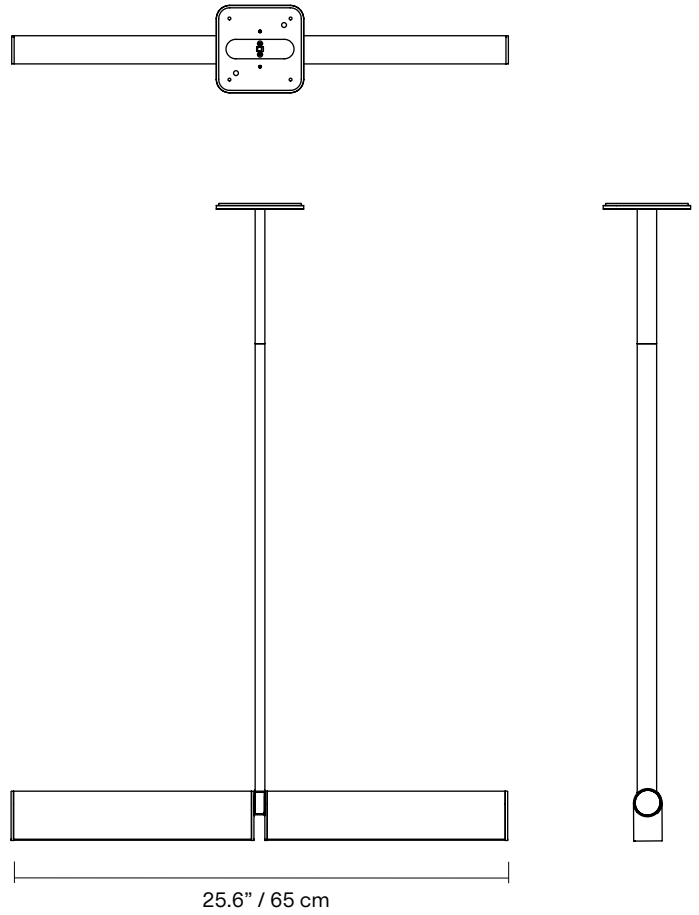

NOTES

- Luminaire height is not adjustable on site.
  Min - 25.8" / 65.5 cm
- Luminaire can not be installed on slanted ceiling
- Dimensions are approximate and may vary slightly
- **Touch Dimmer:** Do not install on a dimmer switch. Must be installed on an ON/OFF switch only. (Touch only)
- **Remote Driver:** Touch dimmer not available. Driver provided. Driver housing not included for UL.

Model B