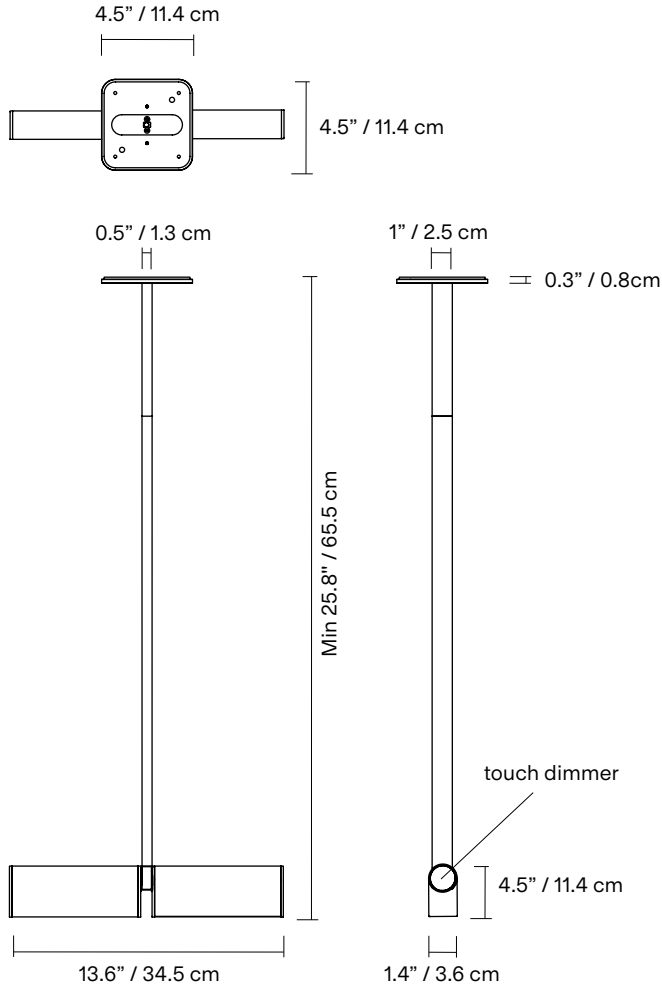

NOTES

- Luminaire height is not adjustable on site.
  Min - 25.8" / 65.5 cm
- Luminaire can not be installed on slanted ceiling
- Dimensions are approximate and may vary slightly
- **Touch Dimmer:** Do not install on a dimmer switch. Must be installed on an ON/OFF switch only. (Touch only)
- **Remote Driver:** Touch dimmer not available. Driver provided. Driver housing not included for UL.

Model A