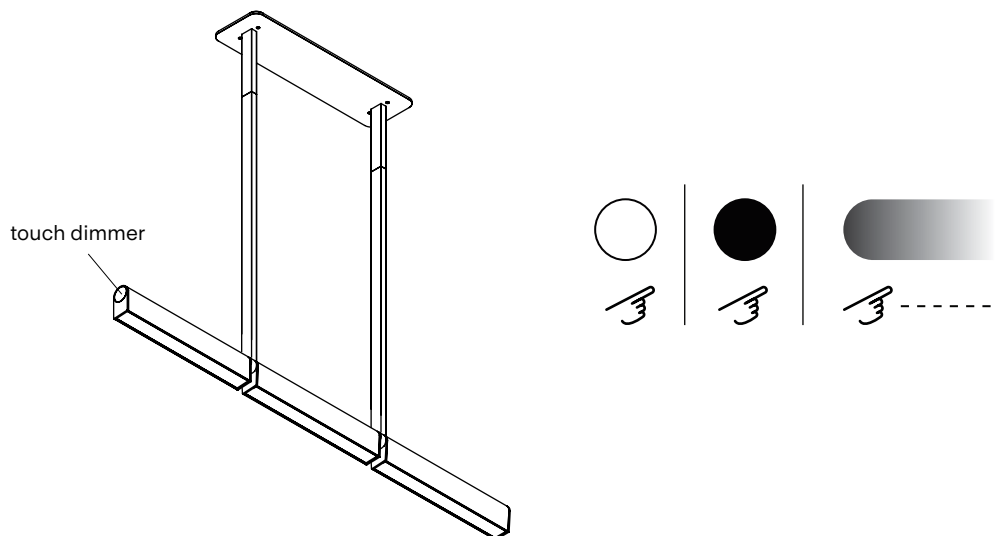

TOUCH DIMMER

Do not install on a dimmer switch.
Must be installed on an ON/OFF switch only.

		Example	Fill with your selection
COLLECTION	IPO Ipoli	IPO	IPO
MODEL	06	06	06
CONFIGURATION	TO Touch Dimmer	TO	TO
FINISH	BG Textured beige BK Textured black PP Textured poppy TA Tumbled aluminum CC Custom colour*	BG	
TOTAL HEIGHT	A 25.8" / 65.6 cm B 31.8" / 80.9 cm C 37.8" / 96.1 cm D 43.8" / 111.4 cm E 49.8" / 126.6 cm F 55.8" / 141.8 cm V Variable	A	
COLOUR TEMPERATURE (CCT)	F22 Fixed 2200K F27 Fixed 2700K	F22	
FULL SKU		IPO06TOBGAF22	
NOTES			

*Custom colour available upon request. Material library on website.