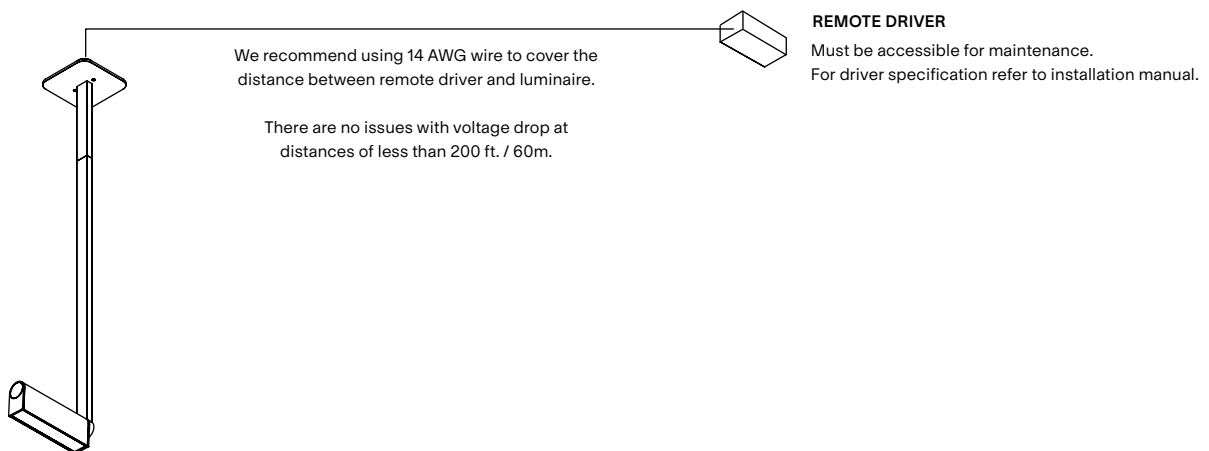

REMOTE DRIVER

Driver provided. Driver housing not included for UL.

		Example	Fill with your selection
COLLECTION	IPO Ipoli	IPO	IPO
MODEL	04	04	04
CONFIGURATION	RM Remote Driver	RM	RM
FINISH	BG Textured beige BK Textured black PP Textured poppy TA Tumbled aluminum CC Custom colour*	BG	
TOTAL HEIGHT	A 25.8" / 65.6 cm B 31.8" / 80.9 cm C 37.8" / 96.1 cm D 43.8" / 111.4 cm E 49.8" / 126.6 cm F 55.8" / 141.8 cm V Variable	A	
COLOUR TEMPERATURE (CCT)	F22 Fixed 2200K F27 Fixed 2700K F30 Fixed 3000K D27 Dim to warm 2700K-2200K D30 Dim to warm 3000K-2200K CCT Other CCT available upon request**	F22	
DIMMING	ZT 0-10V (120VAC only) PH Phase dimming DA DALI (220-240VAC only)	ZT	
FULL SKU		IPO04RMBGAF22ZT	
NOTES			

*Custom colour available upon request. Material library on website.

**Specific CCT selection only available in 100k increments, from 2200K to 4000K inclusively and not available with Dim-to-Warm feature.