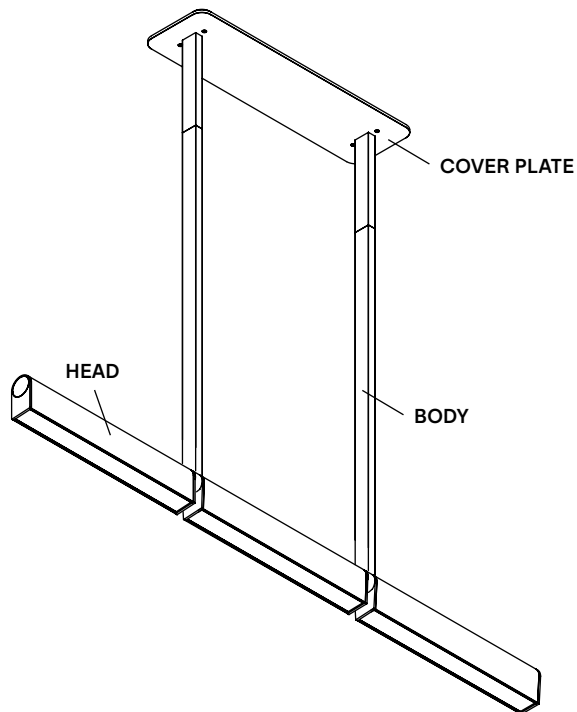

NOTES

- Luminaire height is not adjustable on site.
Min - 25.8" / 65.5 cm
- Luminaire can not be installed on slanted ceiling
- Dimensions are approximate and may vary slightly
- **Touch Dimmer:** Do not install on a dimmer switch. Must be installed on an ON/OFF switch only. (Touch only)
- **Remote Driver:** Touch dimmer not available. Driver provided. Driver housing not included for UL.

LAMP ANATOMY

TOUCH DIMMER

Do not install on a dimmer switch.
Must be installed on an ON/OFF switch only.

		Example	Fill with your selection
COLLECTION	IPO Ipoli	IPO	IPO
MODEL	06	06	06
CONFIGURATION	TO Touch Dimmer	TO	TO
FINISH	BG Textured beige BK Textured black PP Textured poppy TA Tumbled aluminum CC Custom colour*	BG	
TOTAL HEIGHT	A 25.8" / 65.6 cm B 31.8" / 80.9 cm C 37.8" / 96.1 cm D 43.8" / 111.4 cm E 49.8" / 126.6 cm F 55.8" / 141.8 cm V Variable	A	
COLOUR TEMPERATURE (CCT)	F22 Fixed 2200K F27 Fixed 2700K	F22	
FULL SKU		IPO06TOBGAF22	
NOTES			