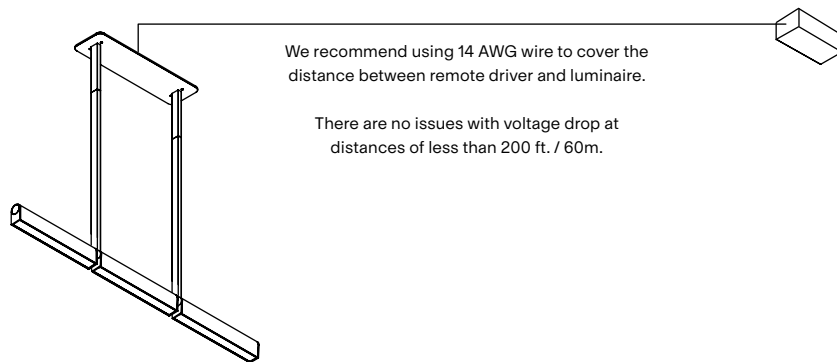

REMOTE DRIVER

Driver provided. Driver housing not included for UL.

		Example	Fill with your selection
COLLECTION	IPO Ipoli	IPO	IPO
MODEL	06	06	06
CONFIGURATION	RM Remote Driver	RM	RM
FINISH	BG Textured beige BK Textured black PP Textured poppy TA Tumbled aluminum CC Custom colour*	BG	
TOTAL HEIGHT	A 25.8" / 65.6 cm B 31.8" / 80.9 cm C 37.8" / 96.1 cm D 43.8" / 111.4 cm E 49.8" / 126.6 cm F 55.8" / 141.8 cm V Variable	A	
COLOUR TEMPERATURE (CCT)	F22 Fixed 2200K F27 Fixed 2700K F30 Fixed 3000K D27 Dim to warm 2700K-2200K D30 Dim to warm 3000K-2200K CCT Other CCT available upon request**	F22	
DIMMING	ZT 0-10V (120VAC only) PH Phase dimming DA DALI (220-240VAC only)	ZT	
FULL SKU		IPO06RMBGAF22ZT	

NOTES

*Custom colour available upon request. Material library on website.

**Specific CCT selection only available in 100k increments, from 2200K to 4000K inclusively and not available with Dim-to-Warm feature.

REMOTE DRIVER

Must be accessible for maintenance.
For driver specification refer to installation manual.