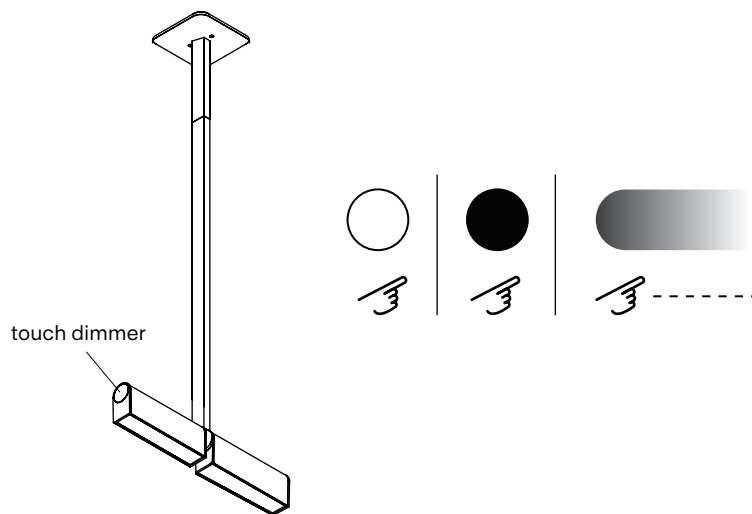

TOUCH DIMMER

Do not install on a dimmer switch.
Must be installed on an ON/OFF switch only.

		Example	Fill with your selection
COLLECTION	IPO Ipoli	IPO	IPO
MODEL	05	05	05
CONFIGURATION	TO Touch Dimmer	TO	TO
LENGTH	A 14" / 35 cm B 26" / 66 cm	A	
FINISH	BG Textured beige BK Textured black PP Textured poppy TA Tumbled aluminum CC Custom colour*	BG	
TOTAL HEIGHT	A 25.8" / 65.6 cm B 31.8" / 80.9 cm C 37.8" / 96.1 cm D 43.8" / 111.4 cm E 49.8" / 126.6 cm F 55.8" / 141.8 cm V Variable	A	
COLOUR TEMPERATURE (CCT)	F22 Fixed 2200K F27 Fixed 2700K	F22	
FULL SKU		IPO05TOABGAF22	

NOTES

*Custom colour available upon request. Material library on website.