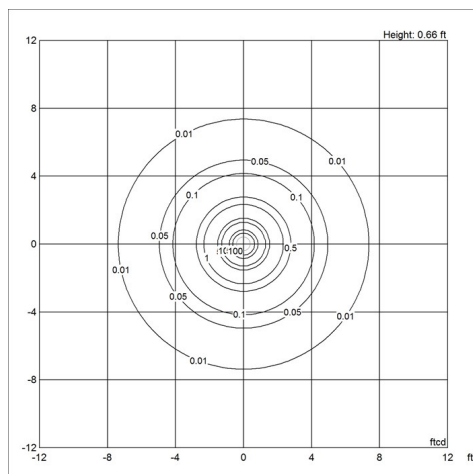

Light distribution diagrams

Isolux

Spare parts & accessories