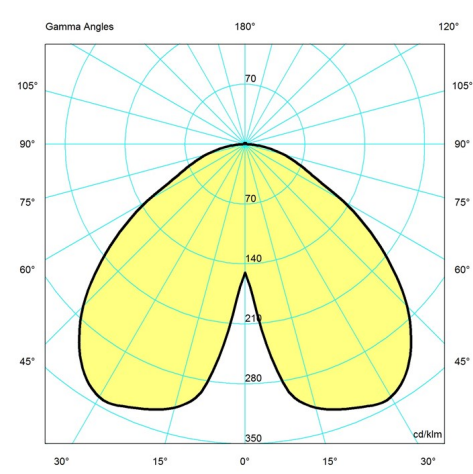

Polar

Spare parts & accessories