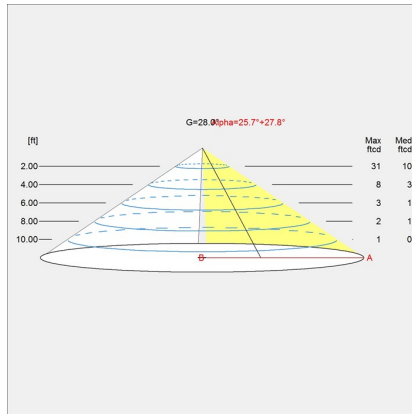

PANTHELLA 250 TABLE LAMP

Designed by Verner Panton

Light distribution diagrams

CARTESIAN