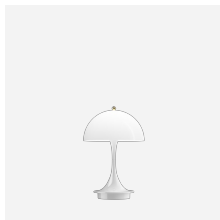


PANTHELLA 250 TABLE LAMP

Designed by Verner Panton

Technical specifications

Materials

Shade: Injection-molded acrylic or deep-drawn steel.
Base and housing: Cast aluminum.

Diffuser: Injection-molded opal pmma.

Finishes

Opal acrylic shade in White, Pale Rose, and Pale Blue with matching stand.

Gray Opal Acrylic shade with high-luster chrome stand.

High-Luster Chrome shade and stand.

Metalized Brass shade and stand.

PANTHELLA 250 TABLE LAMP

LED 2700K 10W / 120V / Pale blue / Black cord / - / - / 5744612649

The fixture emits a glare-free, soft and comfortable illumination. The metal shade versions direct the light directly downwards and create a pleasant illumination due to the inner white painted shade and the reflection from the trumpet-shaped stem. The opal acrylic produces a diffused comfortable light due to the translucent shade, the downward reflection from the inner shade and the reflection from the trumpet-shaped stem.

Related products

Panthea Floor

Panthea 400 Table Lamp

Panthea 320 Table Lamp

Panthea 160 Portable

Panthea 160 Portable
Anniversary Edition

Light distribution diagrams

Cartesian