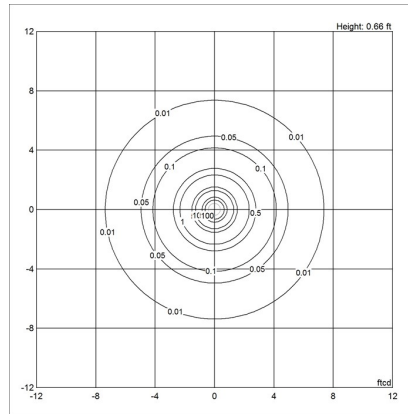

PANTHELLA 250 TABLE LAMP

Designed by Verner Panton

Light distribution diagrams

ISOLUX

Variant Options

For particular variant options, please check our online Product Variants Configurator on the product detail page.

VARIANT NO.	LIGHT SOURCE	VOLTAGE/FRQ	LUMEN	FEATURES	CABLE
5744162432	LED 2700K 10W	120V	428	-	-
5744162461	LED 2700K 10W	120V	589	-	-
5744162474	LED 2700K 10W	120V	428	-	-
5744162513	LED 2700K 10W	120V	460	-	-
5744162555	LED 2700K 10W	120V	428	-	-
5744162937	LED 2700K 10W	120V	428	-	White cord
5744167110	LED 2700K 10W	120V	428	-	White cord
5744168038	LED 2700K 10W		679	-	Black cord
5744170505				-	-
5744612649	LED 2700K 10W	120V	428	-	Black cord
5744612652	LED 2700K 10W	120V	428	-	Black cord
5744612872				-	-