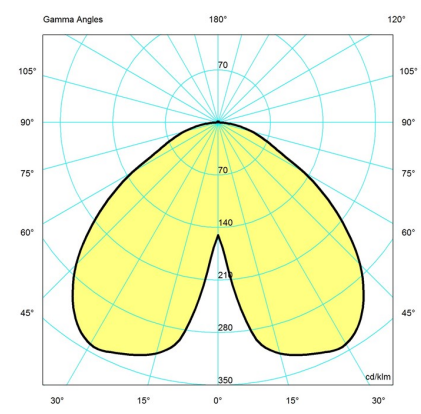

POLAR

Variant Options

For particular variant options, please check our online Product Variants Configurator on the product detail page.

VARIANT NO.	LIGHT SOURCE	VOLTAGE/FRQ	LUMEN	FEATURES	CABLE
5744162432	LED 2700K 10W	120V	428	-	-
5744162461	LED 2700K 10W	120V	589	-	-
5744162474	LED 2700K 10W	120V	428	-	-
5744162513	LED 2700K 10W	120V	460	-	-
5744162555	LED 2700K 10W	120V	428	-	-
5744162937	LED 2700K 10W	120V	428	-	White cord
5744167110	LED 2700K 10W	120V	428	-	White cord
5744168038	LED 2700K 10W		679	-	Black cord
5744170505				-	-
5744612649	LED 2700K 10W	120V	428	-	Black cord
5744612652	LED 2700K 10W	120V	428	-	Black cord
5744612872				-	-