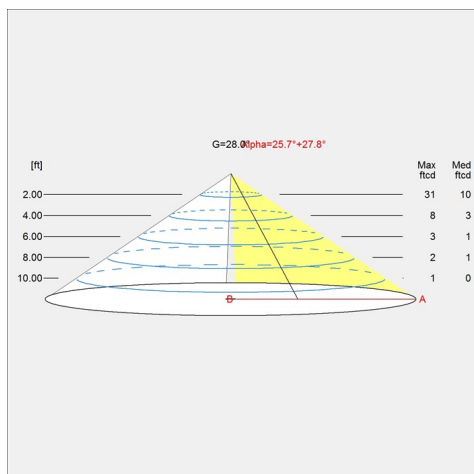

Related products

Panthea Floor

Panthea 400 Table Lamp

Panthea 320 Table Lamp

Panthea 160 Portable

Panthea 160 Portable
Anniversary Edition

Light distribution diagrams

Cartesian

Data specifications

Colour	Pale blue	Length	9.8
Width	9.8	Height	13.2
Built-in Height	-	IP class	20
Class	-	Net Weight	2.6
Standby (W)	-	Power Factor (P = 100 % / P = 50 %)	0.9
Inrush Current	-	Light source	LED 2700K 10W
Kelvin	2700	CRI	90
SDCM	3	Lumen	428