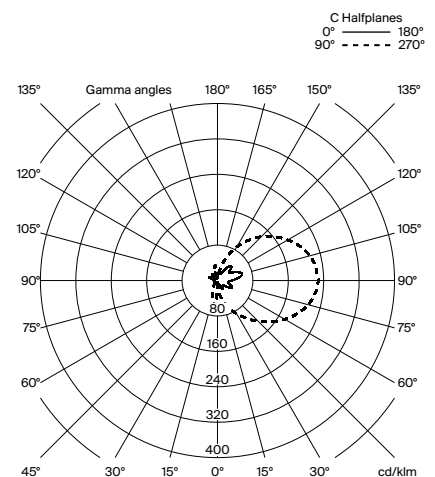

Regulations:

European version
UNE-EN 60598
UNE-EN 55015
UNE-EN 60529

American version
UL-1598
UL-8750
E-3363621
Dry location only