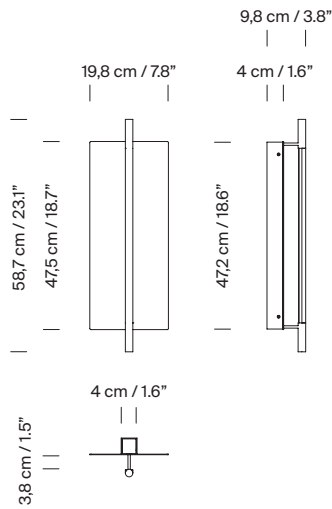

Lámina Dorada 45

Antoni Arola. 2023
Aplicado

Mantenimiento:

Limpiar con un paño suave. No utilizar productos amoniacales, disolventes o abrasivos.

Otros:

La lámpara se entrega en un solo embalaje.
Junto al producto se entregan las instrucciones de montaje.

Modelo (versión europea):