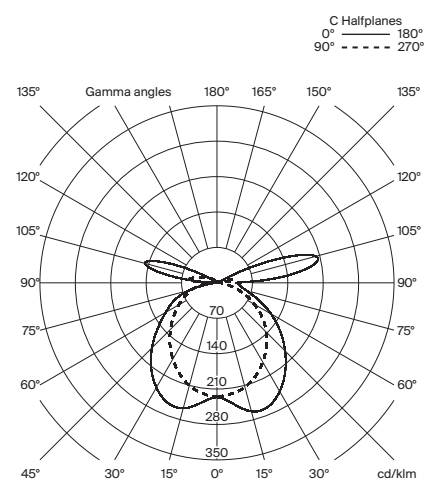

Technical information:

Light source included (dimmable).

(A) LED module
Rated input wattage: 18 W
Operating current: 750 mA
Luminous flux: 368 lm

(B) LED module
Rated input wattage: 31 W
Operating current: 750 mA
Luminous flux: 736 lm

(C) LED module
Rated input wattage: 49 W
Operating current: 750 mA
Luminous flux: 1104 lm

(D) LED module
Rated input wattage: 67 W
Operating current: 750 mA
Luminous flux: 1472 lm

CCT: 2.700K
CRI: 90
Lifetime: 40.000 h

Built-in LED.
European version: suitable for dimming
0-10V / DALI. Not included external dimmer
switch 0-10V / DALI.
American version: suitable for dimming
1-10V. Not included external dimmer switch
1-10V.

Suitable only for indoor use.
Always use this light source.

Input voltage: 100 ~ 277 Vac.
(50 Hz / 60 Hz). According to destination.