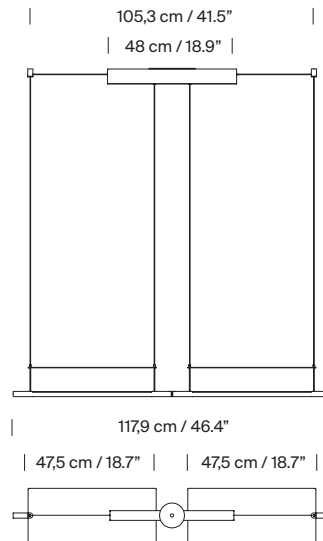

Lámina Dorada 45

Antoni Arola. 2018
Pendant Lamp

Normativas:

European version
UNE-EN 60598
UNE-EN 55015
UNE-EN 60529

American version

UL-1598
UL-8750
E-336377
Dry location only

Maintenance:

Clean with a smooth cloth. Do not use ammonia, solvents or abrasive cleaning products.

Others:

The lamp is delivered in different packages (**B, C, D**).
The assembly instructions are delivered with the product.

Model A: Lámina Dorada 45

Model B: Sistema Lámina Dorada 45 2 módulos

CE

UL US