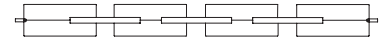

C

Sistema Lámina Dorada 45
4 modules

D