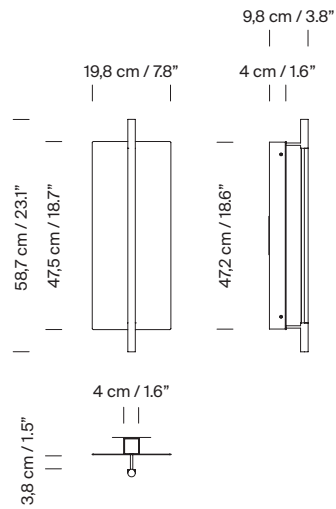

Modelo (versión americana):

Colección:

Lámparas de
sobremesa

Lámparas de pie

Lámparas de
suspensión

Aplicados