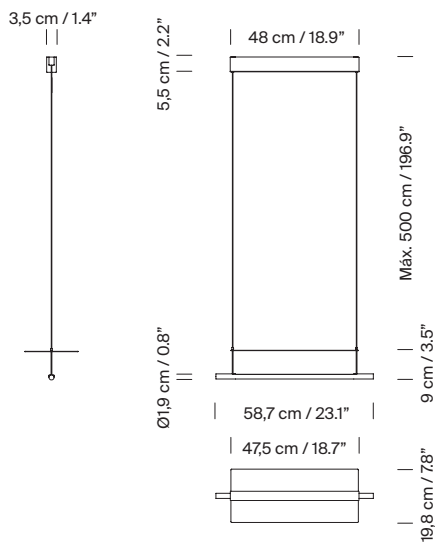

Lámina Dorada 45

Antoni Arola. 2018
Pendant Lamp

Normativas:

European version
UNE-EN 60598
UNE-EN 55015
UNE-EN 60529

American version

UL-1598
UL-8750
E-336377
Dry location only

Maintenance:

Clean with a smooth cloth. Do not use ammonia, solvents or abrasive cleaning products.

Others:

The lamp is delivered in different packages (**B, C, D**).
The assembly instructions are delivered with the product.

Model A: Lámina Dorada 45