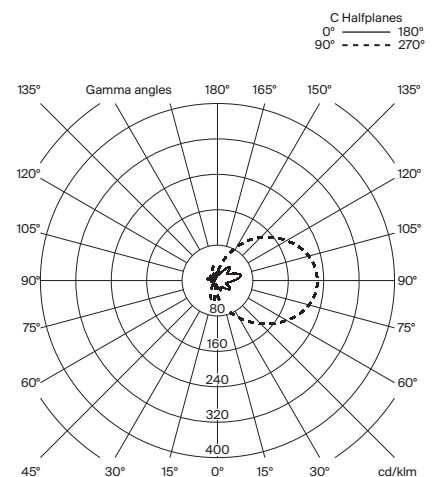

Regulations:

European version
UNE-EN 60598
UNE-EN 55015
UNE-EN 60529

American version
UL-1598
UL-8750
E-336377
Dry location only