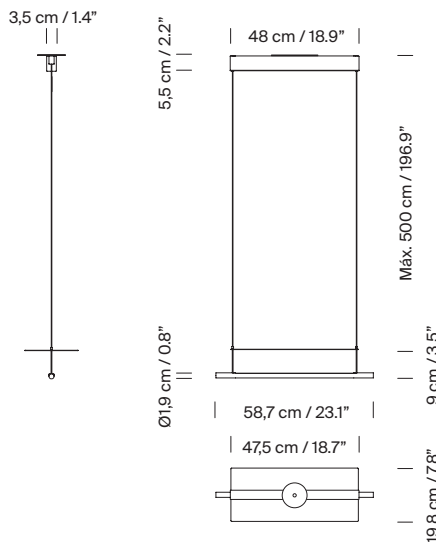

Lámina Dorada 45

Antoni Arola. 2018
Pendant Lamp

Normativas:

European version
UNE-EN 60598
UNE-EN 55015
UNE-EN 60529

American version

UL-1598
UL-8750
E-336377
Dry location only

Maintenance:

Clean with a smooth cloth. Do not use ammonia, solvents or abrasive cleaning products.

Others:

The lamp is delivered in different packages (**B, C, D**).
The assembly instructions are delivered with the product.

Model A: Lámina Dorada 45

Model B: Sistema Lámina Dorada 45 2 módulos

CE

UL US