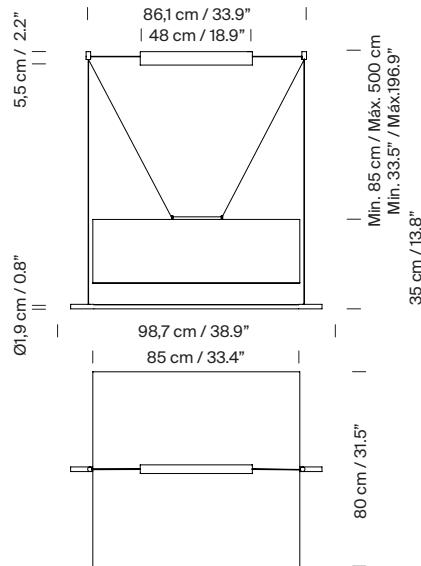

Lámina Mayor

Antoni Arola. 2018
Pendant Lamp

Regulations:

European version
UNE-EN 60598
UNE-EN 55015
UNE-EN 60529

American version

UL-1598
UL-8750
E-336377

Dry location only

Maintenance:

Clean with a smooth cloth. Do not use ammonia, solvents or abrasive cleaning products.

Others:

The lamp is delivered in one package.
The assembly instructions are delivered with the product.

Modelo:

CE