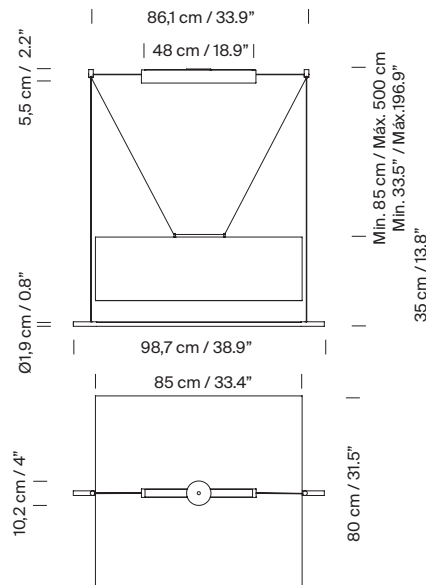

Lámina Mayor

Antoni Arola. 2018
Pendant Lamp

Regulations:

European version
UNE-EN 60598
UNE-EN 55015
UNE-EN 60529

American version

UL-1598
UL-8750
E-336377

Dry location only

Maintenance:

Clean with a smooth cloth. Do not use ammonia, solvents or abrasive cleaning products.

Others:

The lamp is delivered in one package.
The assembly instructions are delivered with the product.

Modelo:

CE

UL US