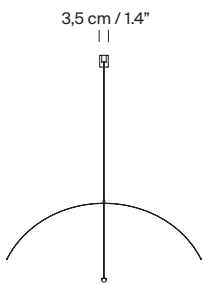

Lámina Mayor

Antoni Arola. 2018
Pendant Lamp

Regulations:

European version
UNE-EN 60598
UNE-EN 55015
UNE-EN 60529

American version

UL-1598
UL-8750
E-336377

Dry location only

Maintenance:

Clean with a smooth cloth. Do not use ammonia, solvents or abrasive cleaning products.

Others:

The lamp is delivered in one package.
The assembly instructions are delivered with the product.

Modelo:

CE