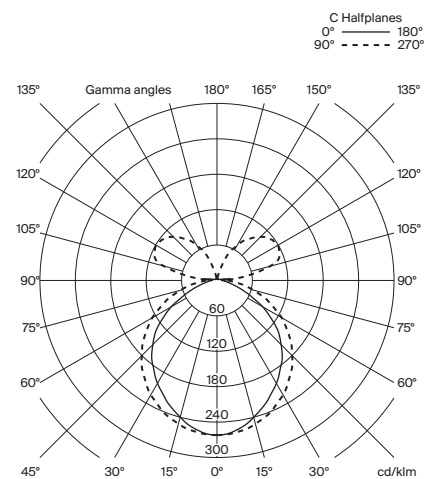

Lámina Mayor

Antoni Arola. 2018
Pendant Lamp

SANTA & COLE

A line of light and a thin metal sheet create a soft and effective diffusion. Lámina exploits the virtues of reflected light with simple, clean lines in varying shades and sizes, laid bare and fully exposed.

This pendant lamp fascinates the eye with the elegance of its curve and soothing light. In 1907, painter Mariano Fortuny Madrazo prolifically used reflective lighting, which he deemed essential to achieve the right colour, with his iconic homonymous lamp.

General description:

White gray metallic shade with glossy finish (exterior).

Black metal structure with matte finish.

Polycarbonate diffuser.

Electric cable length: 5 m / 196.9"

Approximate weight (unpacked):

Lámina Mayor: 12,3 Kg / 27.1 lb

Technical information:

Light source included (dimmable).

LED module

Rated input wattage: 44 W

Operating current: 1050 mA

CCT: 2.700K

CRI: 90

Lifetime: 40.000 h

Luminous flux: 1.977 lm

Built-in LED.

European version: suitable for dimming 0-10V / DALI. Not included external dimmer switch 0-10V / DALI.

American version: suitable for dimming 1-10V. Not included external dimmer switch 1-10V.

Suitable only for indoor use.

Always use this light source.

Input voltage: 100 ~ 277 Vac.

(50 Hz / 60 Hz). According to destination.