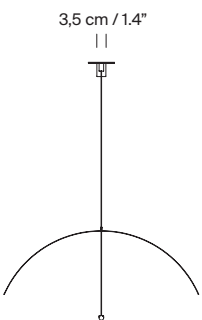

Lámina Mayor

Antoni Arola. 2018
Pendant Lamp

Regulations:

European version
UNE-EN 60598
UNE-EN 55015
UNE-EN 60529

American version

UL-1598
UL-8750
E-336377

Dry location only

Maintenance:

Clean with a smooth cloth. Do not use ammonia, solvents or abrasive cleaning products.

Others:

The lamp is delivered in one package.
The assembly instructions are delivered with the product.

Modelo:

CE

UL US