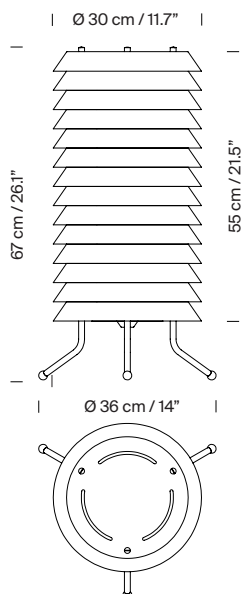

Maija

Ilmari Tapiovaara. 1955
Floor lamp

Approximate weight (unpacked):

5,1 kg / 11.3 lb

Regulations:

European version

UNE-EN 60598

UNE-EN 55015

UNE-EN 60529

UNE-EN 62031

UNE-EN 61000-3-2

UNE-EN 61347-2-13

American version

Dry location only

UL-153

UL-8750

E-363621

Maintenance:

Clean with a smooth cloth. Do not use ammonia, solvents or abrasive cleaning products.

Others:

The lamp is delivered in one package.

The assembly instructions are delivered with the product.

Model:

Collection:

Table lamps

Floor lamps

Pendant lamps