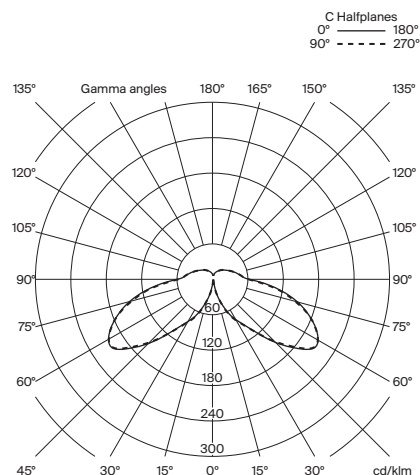

Maija

Ilmari Tapiovaara. 1955
Floor lamp

SANTA & COLE

Tapiovaara said that “it is impossible to create a new object without a point of reference—and nature is the best and closest manual for the industrial designer; whether in terms of the object’s purpose, that is, its functional requirements, or in terms of shape, colour, material and adequate proportion”. In 1955, when Alvar Aalto was the dominant figure of Helsinki’s cultural life, Ilmari Tapiovaara presented himself as the first Finnish non-architect designer. An expert in chairs and furniture, he created his sole and unique household lamp: Maija.

The Maija collection conveys the feeling of light in Baltic cities, where the streets are barely illuminated, apart from the light beaming through the windows of homes and shops: from the inside, outwards. Inspired by this, Tapiovaara created a honeycomb structure composed of stacked metal discs that filters out its happy inner light.

General description:

Metallic lampshade finished in matte white.
Brass legs finished in matte.
Diffuser in white translucent methacrylate.

Technical information:

Light source included (dimmable)
LED Module

Rated input wattage: 24 W
Operating voltage: 24 VDC
CCT: 2.700 K
CRI: 90
Lifetime: 40.000 h
Luminous flux: 820 lm

Built-in adjustable LED.
Dimmer included.
Suitable only for indoor use.
Always use this light source.

Input voltage : 90 ~ 264 Vac.
(50 Hz / 60 Hz). According to destination.