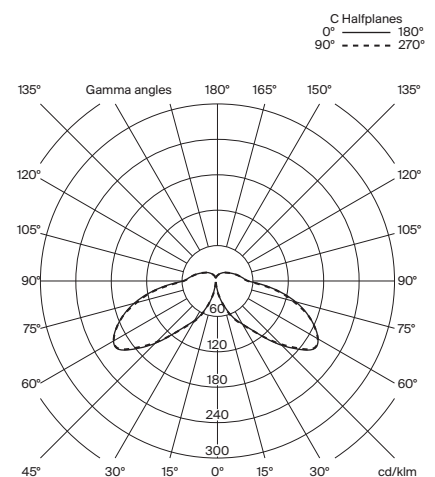

Maija

Ilmari Tapiovaara. 1955
Table lamps

SANTA & COLE

Tapiovaara said that “it is impossible to create a new object without a point of reference—and nature is the best and closest manual for the industrial designer; whether in terms of the object’s purpose, that is, its functional requirements, or in terms of shape, colour, material and adequate proportion”. In 1955, when Alvar Aalto was the dominant figure of Helsinki’s cultural life, Ilmari Tapiovaara presented himself as the first Finnish non-architect designer. An expert in chairs and furniture, he created his sole and unique household lamp: Maija.

The Maija collection conveys the feeling of light in Baltic cities, where the streets are barely illuminated, apart from the light beaming through the windows of homes and shops: from the inside, outwards. Inspired by this, Tapiovaara created a honeycomb structure composed of stacked metal discs that filters out its happy inner light. The Maija bee was a very popular cartoon character in those years. Offered by Santa & Cole in its original pale pink version or white version.

General description:

Metallic lampshade finished in matte white or satin nude rose.
Brass legs finished in matte.
Diffuser in white translucent methacrylate.

Technical information:

Light source included (dimmable)
LED Module

Rated input wattage: 12 W
Operating voltage: 24 VDC
CCT : 2.700 K
CRI: 90
Lifetime: 40.000 h
Luminous flux: 346 lm

Built-in adjustable LED.
Dimmer included.
Suitable only for indoor use.
Always use this light source.

Input voltage : 90 ~ 264 Vac.
(50 Hz / 60 Hz). According to destination.