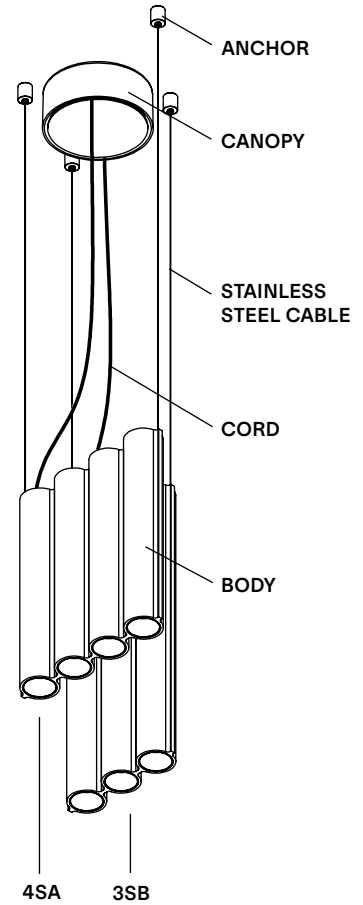

LAMP ANATOMY