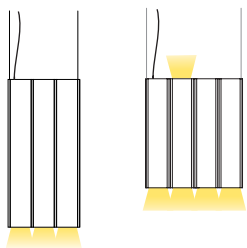

CONFIGURATION