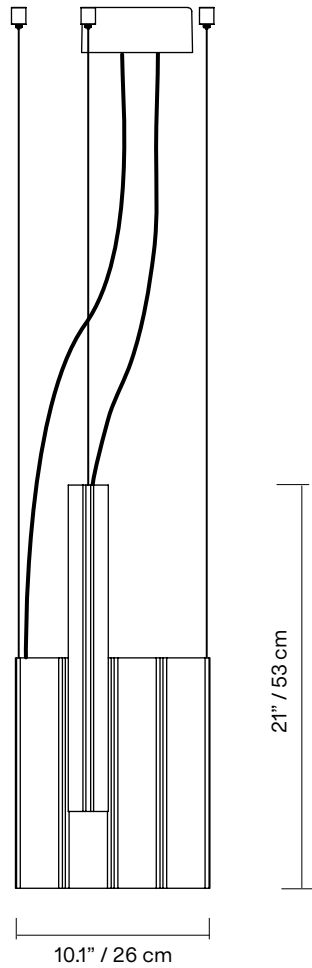

Spec Drawings

Suggested installation

*dimensions are approximate and may vary slightly