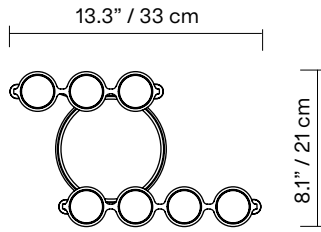

Spec Drawings

Suggested installation

*dimensions are approximate and may vary slightly