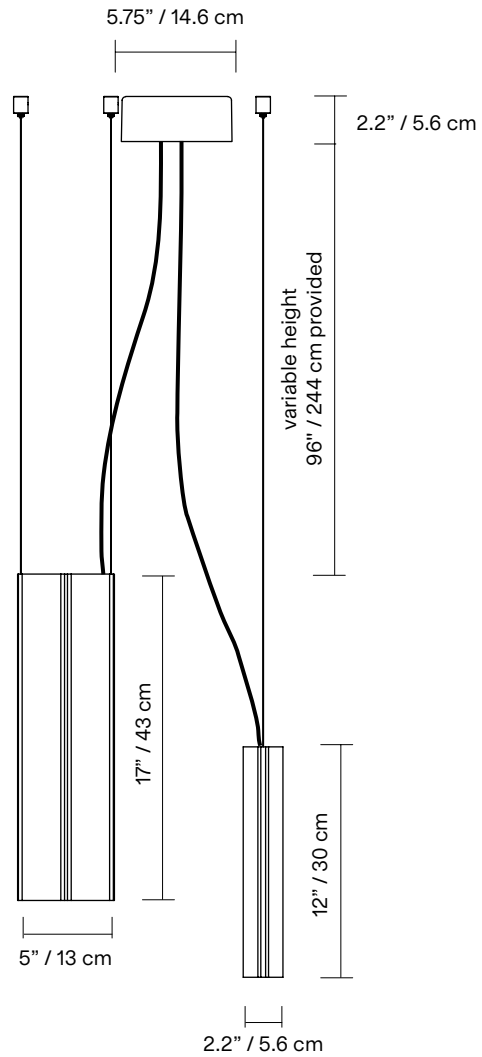

Spec Drawings

Suggested installation

*dimensions are approximate and may vary slightly