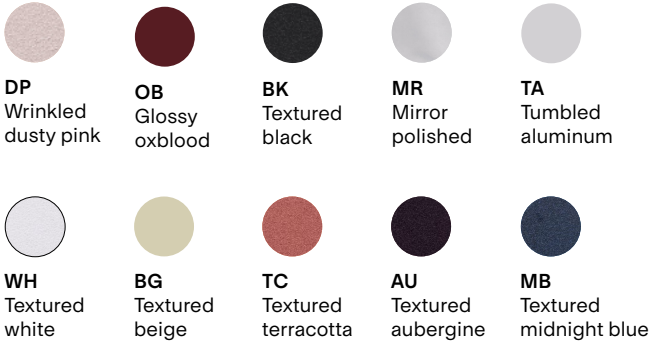

FINISH

PALETTE 2