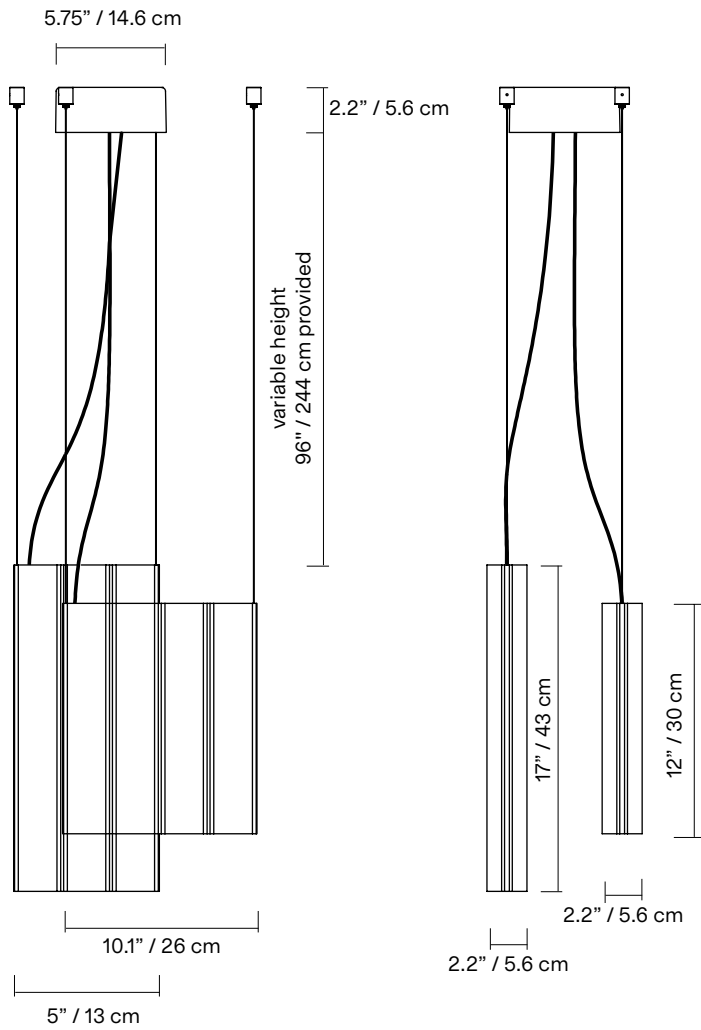

<b>TYPE</b>	Suspension
<b>CONSTRUCTION</b>	Powder coated, mirror polished or tumbled aluminum body Powder coated canopy Polycarbonate lens Polyurethane cord
<b>SPECIFICATIONS</b>	Power consumption: 29.6W  Colour temperature: 3000K 2700K dim to warm 3000K to 2200K dim to warm 2700K to 2200K
<b>CONTROL</b>	120/277V on/off, 0-10V, or phase dimming (120V only) 220-240V: On/Off, Phase Dimming, DALI
<b>CORD LENGTH</b>	120" / 304 cm
<b>STAINLESS STEEL CABLE</b>	96" / 244 cm
<b>WEIGHT</b>	2SB - 3.71lb / 1.4KG 4SA- 5.49lb / 2.5KG
<b>CERTIFICATIONS</b>	    IP20
<b>WARRANTY</b>	2 years

<b>TYPE</b>	Suspension
<b>CONSTRUCTION</b>	Powder coated, mirror polished or tumbled aluminum body Powder coated canopy Polycarbonate lens Polyurethane cord
<b>SPECIFICATIONS</b>	Power consumption: 29.6W  Colour temperature: 3000K 2700K dim to warm 3000K to 2200K dim to warm 2700K to 2200K
<b>CONTROL</b>	120/277V on/off, 0-10V, or phase dimming (120V only) 220-240V: On/Off, Phase Dimming, DALI
<b>CORD LENGTH</b>	120" / 304 cm
<b>STAINLESS STEEL CABLE</b>	96" / 244 cm
<b>WEIGHT</b>	SIL3SB - 5.56 lb / 2.3 Kg SIL4SA - 5.49 lb/ 2.3 Kg
<b>CERTIFICATIONS</b>	    IP20
<b>WARRANTY</b>	2 years

# Spec Drawings

Suggested installation

\*dimensions are approximate and may vary slightly