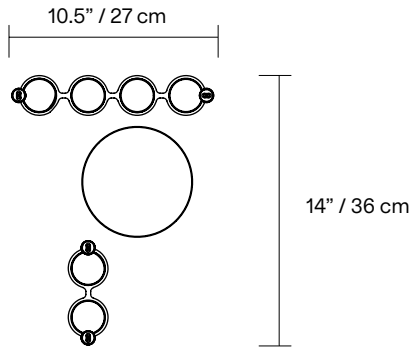

Spec Drawings

Suggested installation

*dimensions are approximate and may vary slightly