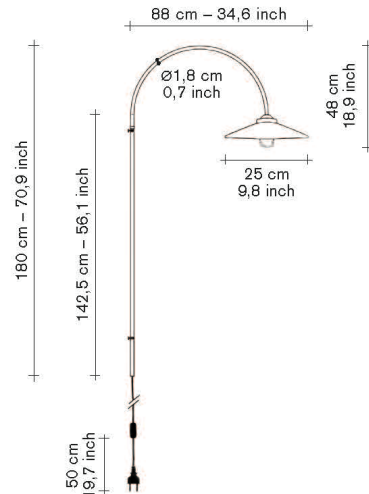

hanging lamp n°2

colours — hanging lamp n°2

unlacquered	green	blue	black	brass	curry
V9015015U	V9015015G	V9015015B	V9015015Z	V9015015M	V9015015C