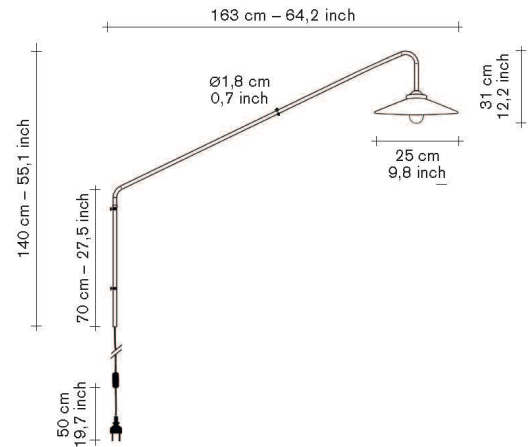

hanging lamp n°1/brass

— colours

V9015014M