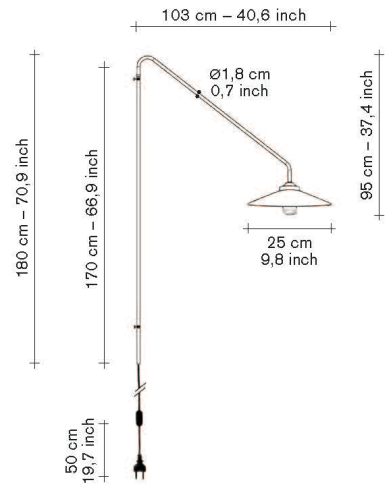

colours — hanging lamp n°4

| | | |
|---|---|---|
|  |  |  |
| blue | black | brass |
| V9015031B | V9015031Z | V9015031M |

hanging lamp n°5

colours — hanging lamp n°5

| | | | | |
|---|---|---|---|---|
|  |  |  |  |  |
| black | blue | green | brass | ivory |
| V9015032Z | V9015032B | V9015032G | V9015032M | V9015032I |