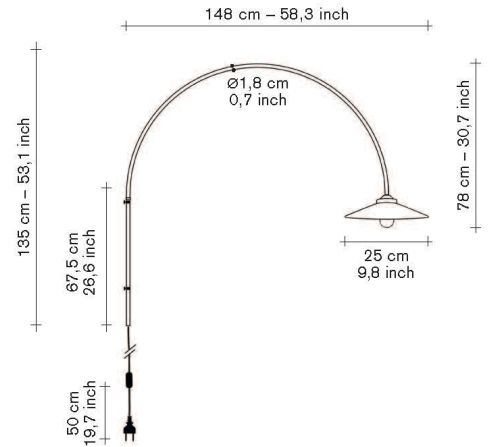

hanging lamps n°1/2/3/4
by muller van severen

hanging lamp n°3

colours — hanging lamp n°3

ivory	menie red	black
V9015030I	V9015030R	V9015030Z