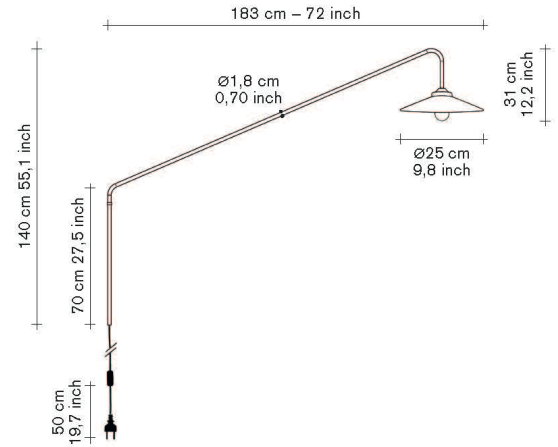

hanging lamps n°1/2/3/4
by muller van severen

valerie objects

hanging lamps

hanging lamps n°1/2/3/4
by muller van severen

hanging lamp n°1

colours — hanging lamp n°1

| | | | | |
|---|---|---|---|---|
|  |  |  |  |  |
| unlacquered | green | blue | black | curry |
| V9015014U | V9015014G | V9015014B | V9015014Z | V9015014C |